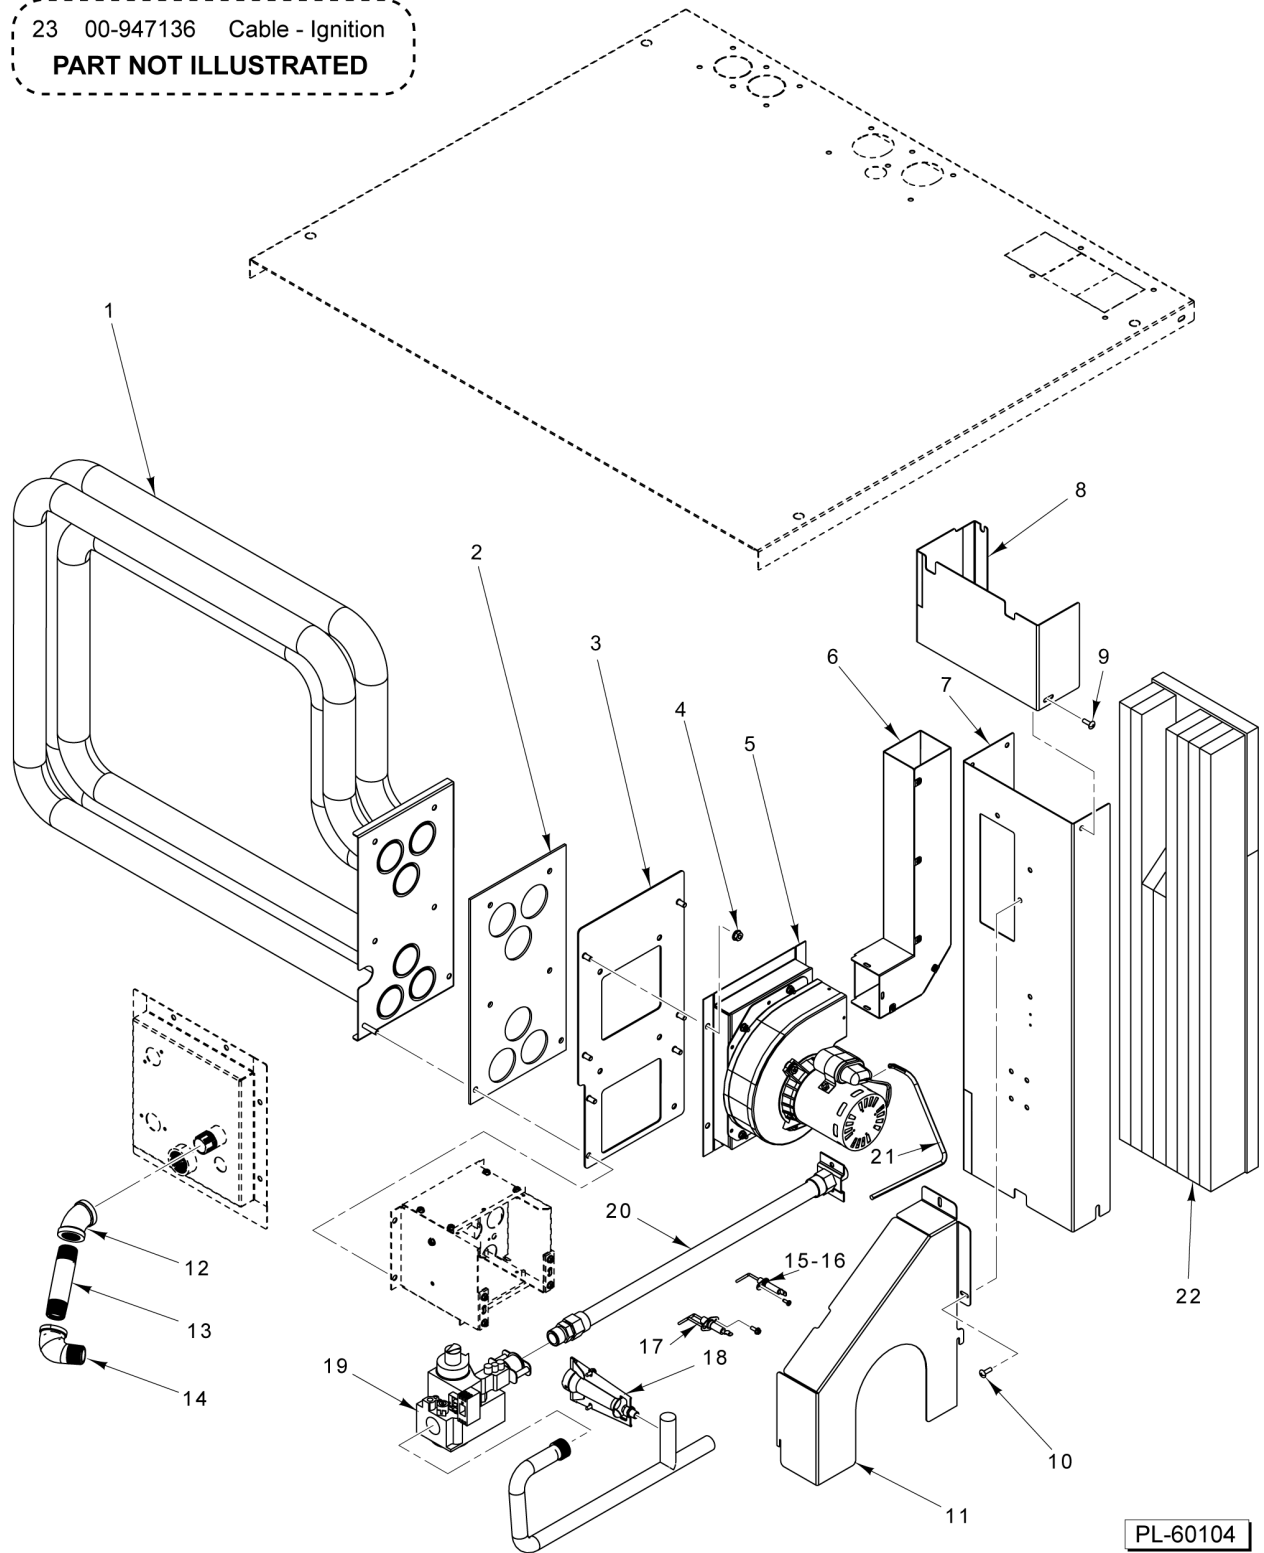

23 00-947136 Cable - Ignition
PART NOT ILLUSTRATED

GAS COMPONENTS

GAS COMPONENTS

ILLUS. PL-60104	PART NO.	NAME OF PART	AMT.
1	00-945278	Heat Exchanger Assy.....	1
2	00-945782	Gasket - Heat Exchanger.....	1
3	00-945943	Plate - Mounting.....	1
4	NS-038-04	Lock Nut 1/4-20 Flange.....	6
5	00-947091	Inducer - Draft.....	1
6	00-945846	Flue - Gas.....	1
7	00-947024	Shield - Flue.....	1
8	00-947008	Shield - Flue.....	1
9	00-973652	Mach. Screw 10-24 x 5/8 Truss HD / Nylon Patch.....	AR
10	00-973652	Mach. Screw 10-24 x 5/8 Truss HD / Nylon Patch.....	2
11	00-947124	Shroud - Motor.....	1
12	00-945554	Elbow 3/4 x 3/4.....	1
13	00-947174	Pipe 3/4 x 4.....	1
14	00-947384	Elbow - Street.....	1
15	00-947498	Sensor - Flame.....	1
16	00-947501	Cable (Flame Sensor).....	1
17	00-947497	Ignitor.....	1
18	00-947496	Burner Assy.....	3
19	00-947495	Valve - Gas.....	1
20	00-973354	Tube - Gas Line Flex.....	1
21	00-973037	Tube - Silicon 3/16 ID 31".....	1
22	00-947791	Kit - Insulation.....	1
23	00-947136	Cable - Ignition.....	1