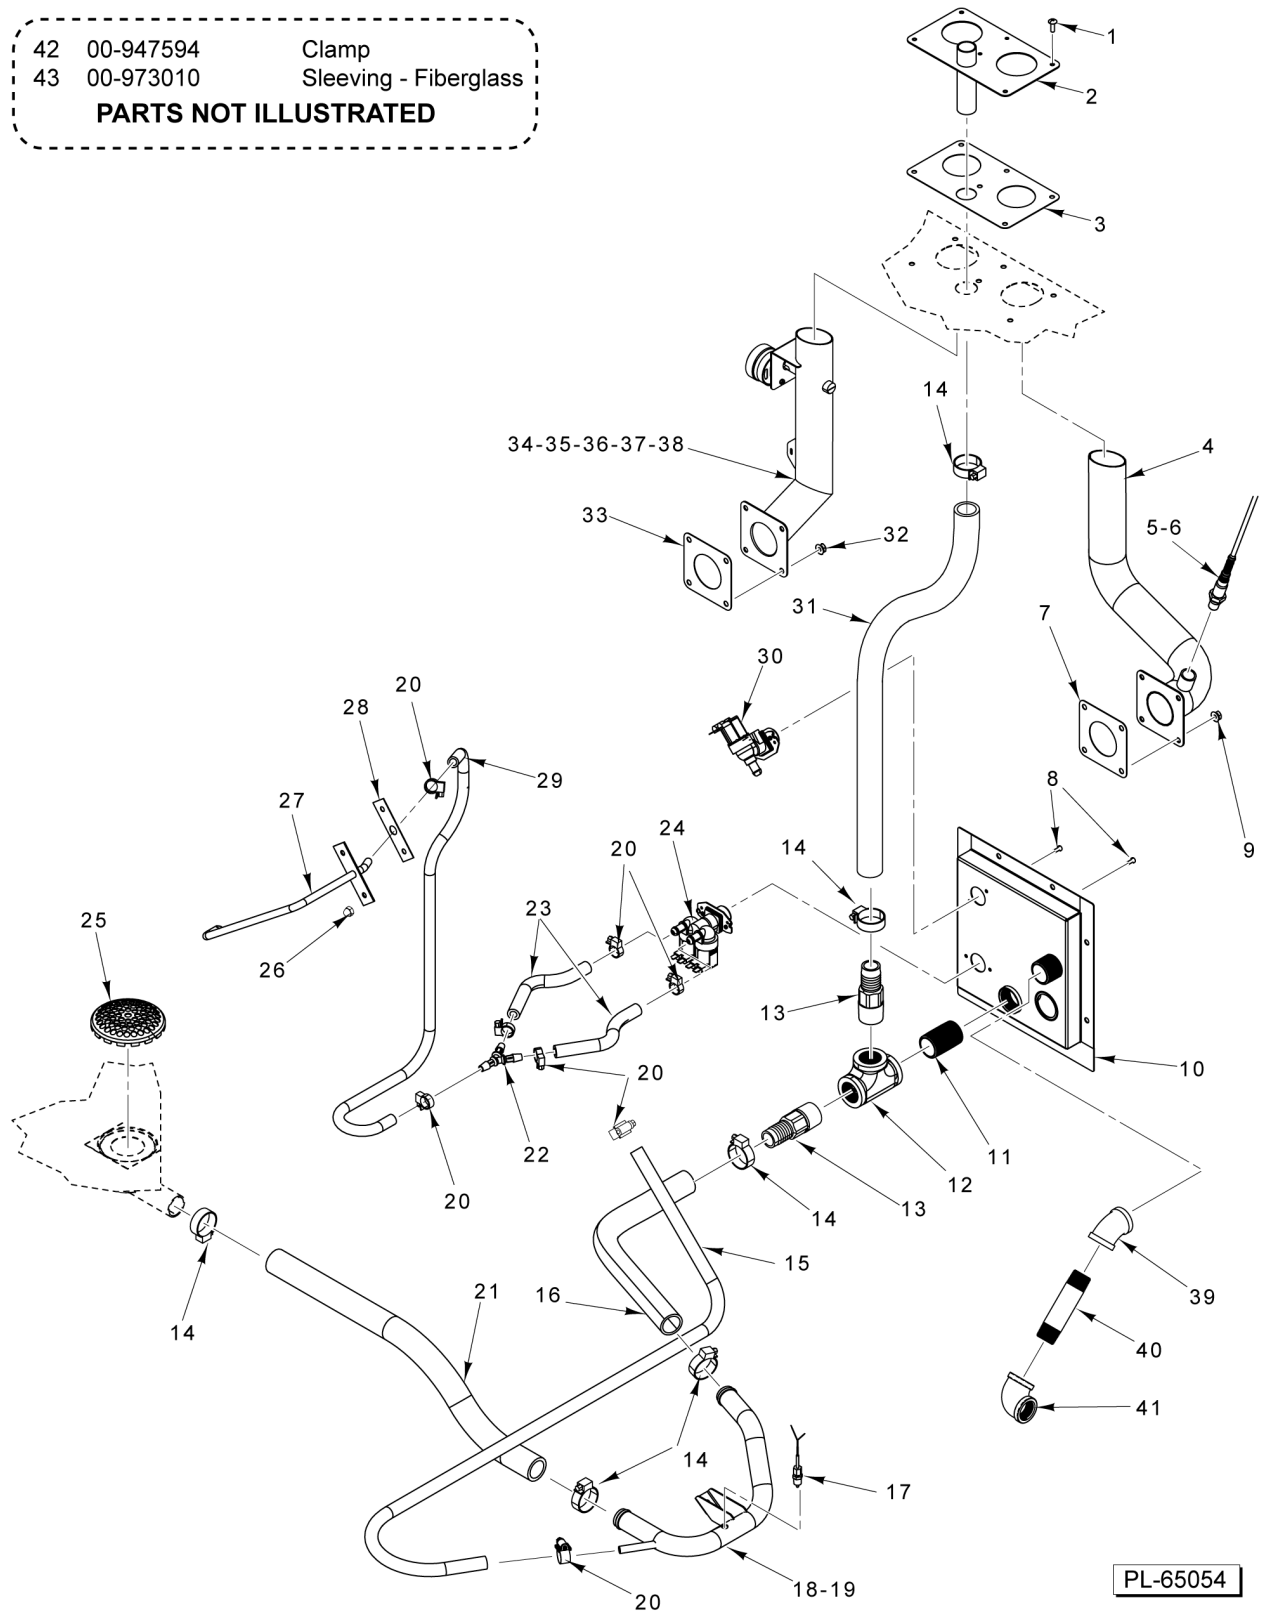

**CONVECTION MOTOR
(STARTING S/N 541083647)**

ILLUS. PL-61247	PART NO.	NAME OF PART	AMT.
1	00-945962	Clip - Support (Rack Guide).....	4
2	00-947356	Nut 6-32 Hex.....	2
3	00-947221	Fan - Cooling.....	1
4	00-913102-00239	Kit - Temperature Probe & Gasket.....	1
5	00-946841	Mount - Motor.....	1
6	00-947750	Motor (250 W.).....	1
7	WS-006-27	Washer (SST).....	4
8	NS-038-10	Lock Nut 3/8-16 Flange.....	7
9	00-973330	Bracket - Heating Element Strain Relief.....	1
10	00-947245	Block - Terminal.....	1
11	00-947054	Plate - Retainer.....	1
12	NS-038-04	Lock Nut 1/4-20 Flange.....	11
13	00-947087	Shield - RTD.....	1
14	00-945433	Plate - Backing (Shaft Seal).....	1
15	00-945435	Seal - Shaft.....	1
16	00-945434	Plate - Cover (Shaft Seal).....	1
17	00-947322	Screw 10-24 x 5/8 (SST).....	4
18	00-947751	Wheel - Convection Fan.....	1
19	00-973723	Washer - Atomizer.....	1
20	00-947065	Bolt - Atomizer.....	1
21	00-947083	Screw M6 x 1 x 60mm.....	1
22	00-947243	Hanger (Top, Right).....	1
23	00-973001	Baffle - Fan Cavity.....	1
24	00-973079	Support - Baffle (Bottom, Right).....	1
25	00-973078	Support - Baffle (Bottom, Left).....	1
26	00-947397	Rack - Wire (RH).....	1
27	00-947396	Rack - Wire (LH).....	1
28	00-947242	Hanger (Top, Left).....	1
29	00-947595	Rack - Wire (Pan Guides and Stop).....	AR
30	00-945895	Support - Rack Guides.....	8
31	00-947112	Mach. Screw 1/4-20 1/2.....	8
32	00-947504	O-Ring.....	1
33	00-947192	Acorn Nut 1/4-20 (SST).....	4

- | | | |
|----|-----------|-----------------------|
| 42 | 00-947594 | Clamp |
| 43 | 00-973010 | Sleeving - Fiberglass |

PARTS NOT ILLUSTRATED

PL-60105

**PIPING AND VENTING
(BEFORE S/N 541082447)**

**PIPING AND VENTING
(BEFORE S/N 541082447)**

* Before SN 541083068.

** SN 541083068 and after.

42 00-947594 Clamp
 43 00-973010 Sleeving - Fiberglass
PARTS NOT ILLUSTRATED

PIPING AND VENTING
(S/N 541082447 THRU S/N 541083556)

PIPING AND VENTING
(S/N 541082447 THRU S/N 541083556)