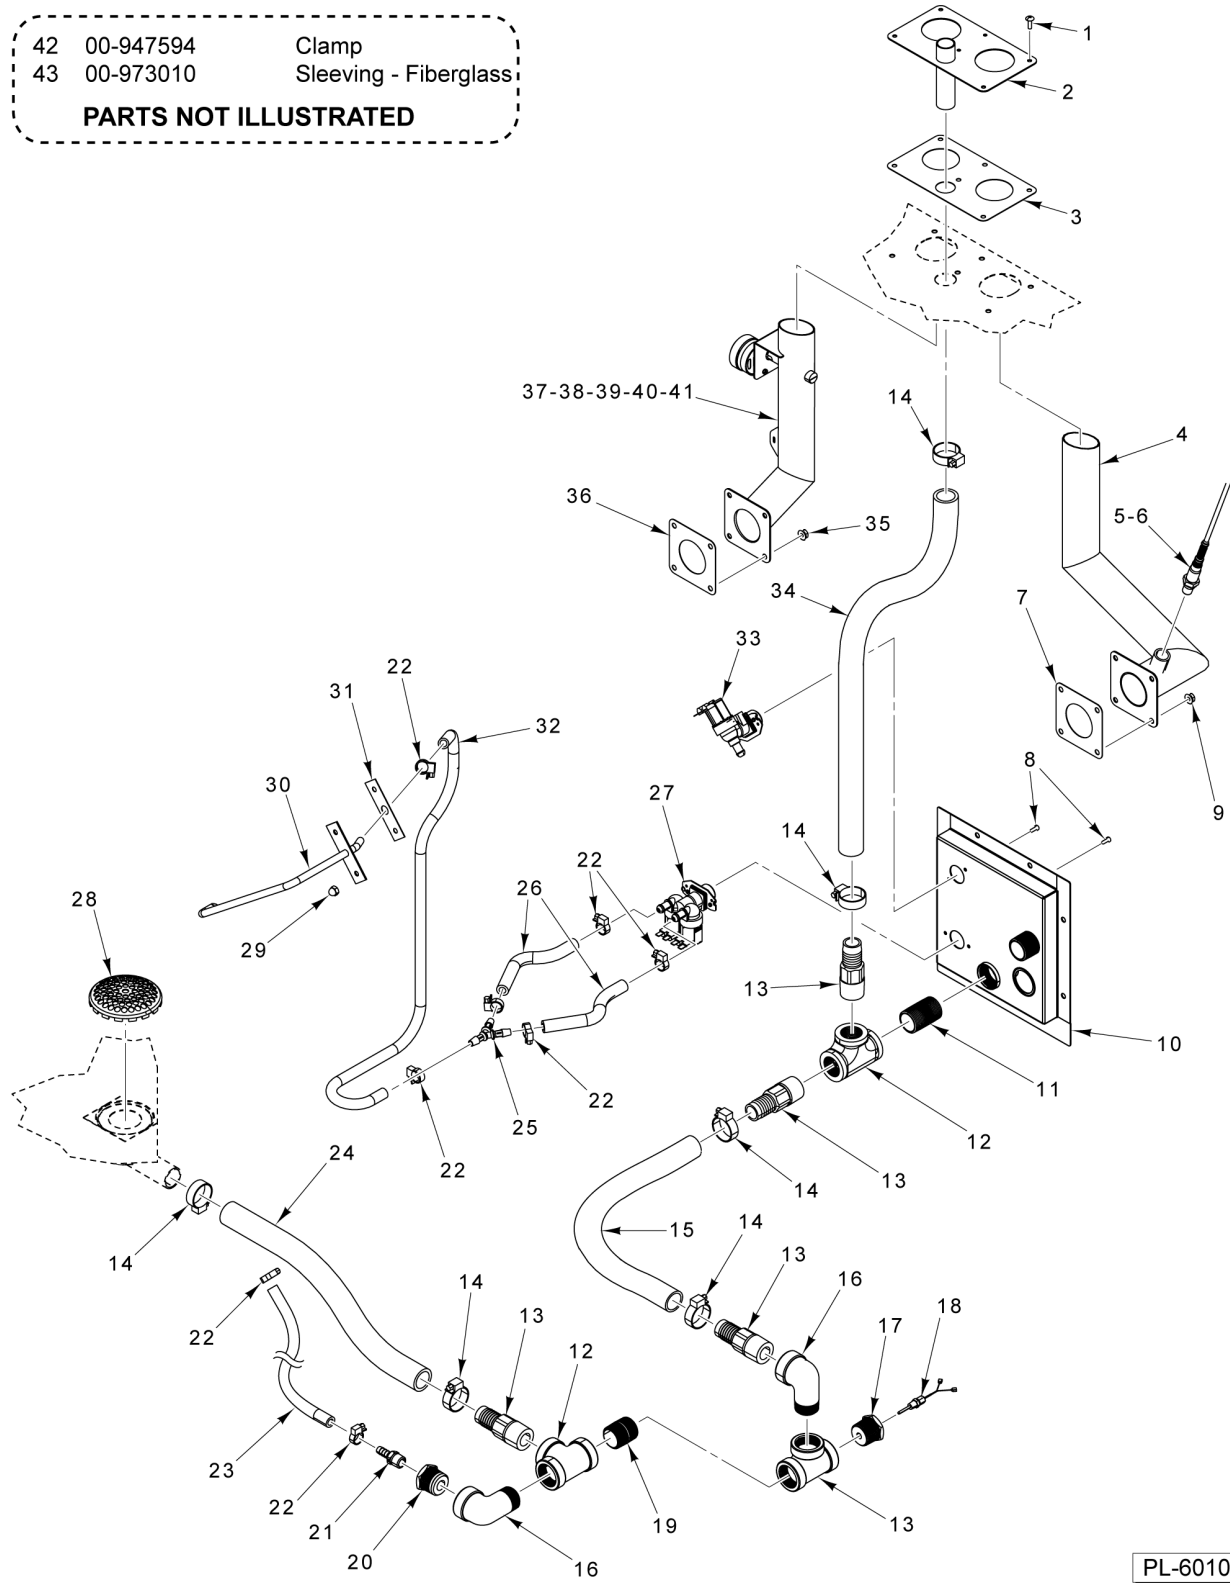

**CONVECTION MOTOR
(STARTING S/N 541083647)**

ILLUS. PL-61247	PART NO.	NAME OF PART	AMT.
1	00-945962	Clip - Support (Rack Guide).....	4
2	00-947356	Nut 6-32 Hex.....	2
3	00-947221	Fan - Cooling.....	1
4	00-913102-00239	Kit - Temperature Probe & Gasket.....	1
5	00-946841	Mount - Motor.....	1
6	00-947750	Motor (250 W.).....	1
7	WS-006-27	Washer (SST).....	4
8	NS-038-10	Lock Nut 3/8-16 Flange.....	7
9	00-973330	Bracket - Heating Element Strain Relief.....	1
10	00-947245	Block - Terminal.....	1
11	00-947054	Plate - Retainer.....	1
12	NS-038-04	Lock Nut 1/4-20 Flange.....	11
13	00-947087	Shield - RTD.....	1
14	00-945433	Plate - Backing (Shaft Seal).....	1
15	00-945435	Seal - Shaft.....	1
16	00-945434	Plate - Cover (Shaft Seal).....	1
17	00-947322	Screw 10-24 x 5/8 (SST).....	4
18	00-947751	Wheel - Convection Fan.....	1
19	00-973723	Washer - Atomizer.....	1
20	00-947065	Bolt - Atomizer.....	1
21	00-947083	Screw M6 x 1 x 60mm.....	1
22	00-947243	Hanger (Top, Right).....	1
23	00-973001	Baffle - Fan Cavity.....	1
24	00-973079	Support - Baffle (Bottom, Right).....	1
25	00-973078	Support - Baffle (Bottom, Left).....	1
26	00-947397	Rack - Wire (RH).....	1
27	00-947396	Rack - Wire (LH).....	1
28	00-947242	Hanger (Top, Left).....	1
29	00-947595	Rack - Wire (Pan Guides and Stop).....	AR
30	00-945895	Support - Rack Guides.....	8
31	00-947112	Mach. Screw 1/4-20 1/2.....	8
32	00-947504	O-Ring.....	1
33	00-947192	Acorn Nut 1/4-20 (SST).....	4

- | | | |
|----|-----------|-----------------------|
| 42 | 00-947594 | Clamp |
| 43 | 00-973010 | Sleeving - Fiberglass |

PARTS NOT ILLUSTRATED

PL-60105

**PIPING AND VENTING
(BEFORE S/N 541082447)**

**PIPING AND VENTING
(BEFORE S/N 541082447)**

* Before SN 541083068.

** SN 541083068 and after.

42 00-947594 Clamp
 43 00-973010 Sleeving - Fiberglass
PARTS NOT ILLUSTRATED

PIPING AND VENTING
(S/N 541082447 THRU S/N 541083556)

PIPING AND VENTING
(S/N 541082447 THRU S/N 541083556)