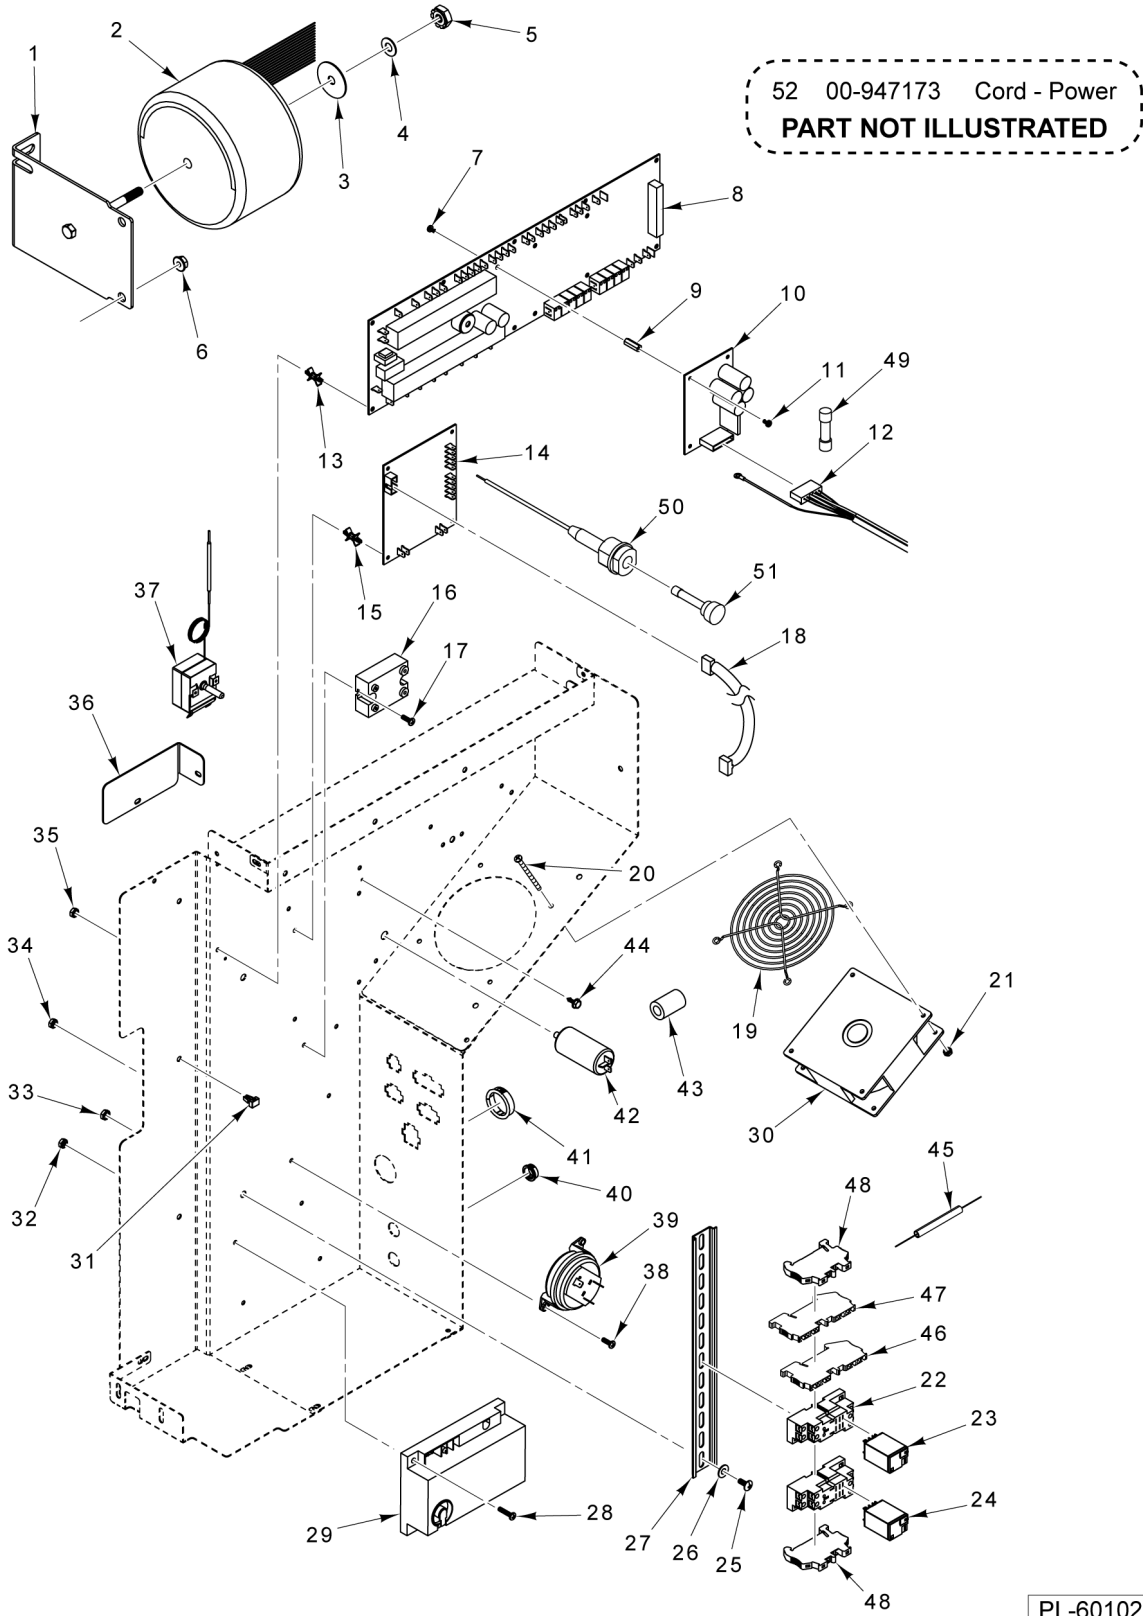

ELECTRICAL COMPONENTS

PL-60102

ELECTRICAL COMPONENTS

ILLUS.	PART NO.	NAME OF PART	AMT.
	PL-60102		
1	00-946955	Bracket - Transformer.....	1
2	00-947773	Transformer.....	1
3	00-946960	Washer.....	1
4	00-946959	Washer.....	1
5	00-973597	Nut - 5/16-18 SST W/Insert.....	1
6	NS-038-04	Lock Nut 1/4-20 Flange.....	3
7	00-947349	Screw 6-32 x 1/4 Phil. Hd. (Nylon).....	8
8	00-973595	Kit - Main Board.....	1
9	00-947119	Standoff.....	4
*10	00-945685	Board (Oxygen Sensor).....	1
11	00-947349	Screw 6-32 x 1/4 Phil. Hd. (Nylon).....	4
12	00-946884	Harness - Wiring.....	1
13	00-947333	Support - Board.....	10
14	00-947503	Board (Motor Control).....	1
15	00-947333	Support - Board.....	4
16	00-947342	Relay (SSR Static).....	1
17	00-947364	Screw 8-32 x 3/4 Phil. Pan. Hd.....	2
18	00-946944	Cable - Ribbon.....	1
19	00-947543	Guard - Fan.....	1
20	00-947714	Screw 6-32 x 2.....	4
21	NS-049-07	Nut Assy. 6-32 KEPS Hex (SST).....	4
22	00-947329	Relay - Base (R1 thru R5).....	5
23	00-947330	Relay (220-240 V.) (R1, R2, & R3).....	3
24	00-947331	Relay (24 V.) (R4 & R5).....	2
25	00-946948	Screw 10-24 x 1/2.....	2
26	00-947362	Washer.....	2
27	00-946932	Rail - Din.....	1
28	00-947364	Screw 8-32 x 3/4 Phil. Pan. Hd.....	2
29	00-946953	Module - Ignition.....	1
30	00-947221	Fan - Cooling.....	1
31	00-947229	Holder - Cable.....	9
32	00-947358	Nut 8-32 Hex.....	2
33	00-947357	Nut 10-24 Hex (SST).....	2
34	00-947358	Nut 8-32 Hex.....	2
35	00-947358	Nut 8-32 Hex.....	2
36	00-947327	Bracket.....	1
37	00-973039	Thermostat (Hi-Limit).....	1
38	00-947364	Screw 8-32 x 3/4 Phil. Pan. Hd.....	4
39	00-946952	Switch - Pressure.....	1
40	00-947335	Grommet.....	2
41	00-947268	Grommet.....	1
42	00-973042	Capacitor (12.5 uF).....	1
43	00-947334	Ferrite.....	1
44	00-947234	Self-Tapping Screw #10 x 1/2 Hex Hd.....	1
45	00-947353	Fuse - Link (4 Amp.).....	4
46	00-947618	Block - Terminal (4-Pole).....	32
47	00-947619	Block - Terminal (4-Pole, Grounding).....	1
48	00-947670	End Stop - Terminal Block.....	2
49	00-973111	Fuse (5 Amp.) (Oxygen Sensor Board).....	1
50	00-947693	Holder - Fuse (Incls. Item 51) (Motor Control Board).....	1
51	00-947695	Fuse (6.25 Amp.) (Motor Control Board).....	1
52	00-947173	Power Cord.....	1

* See Piping and Venting for Oxygen Sensor Kits