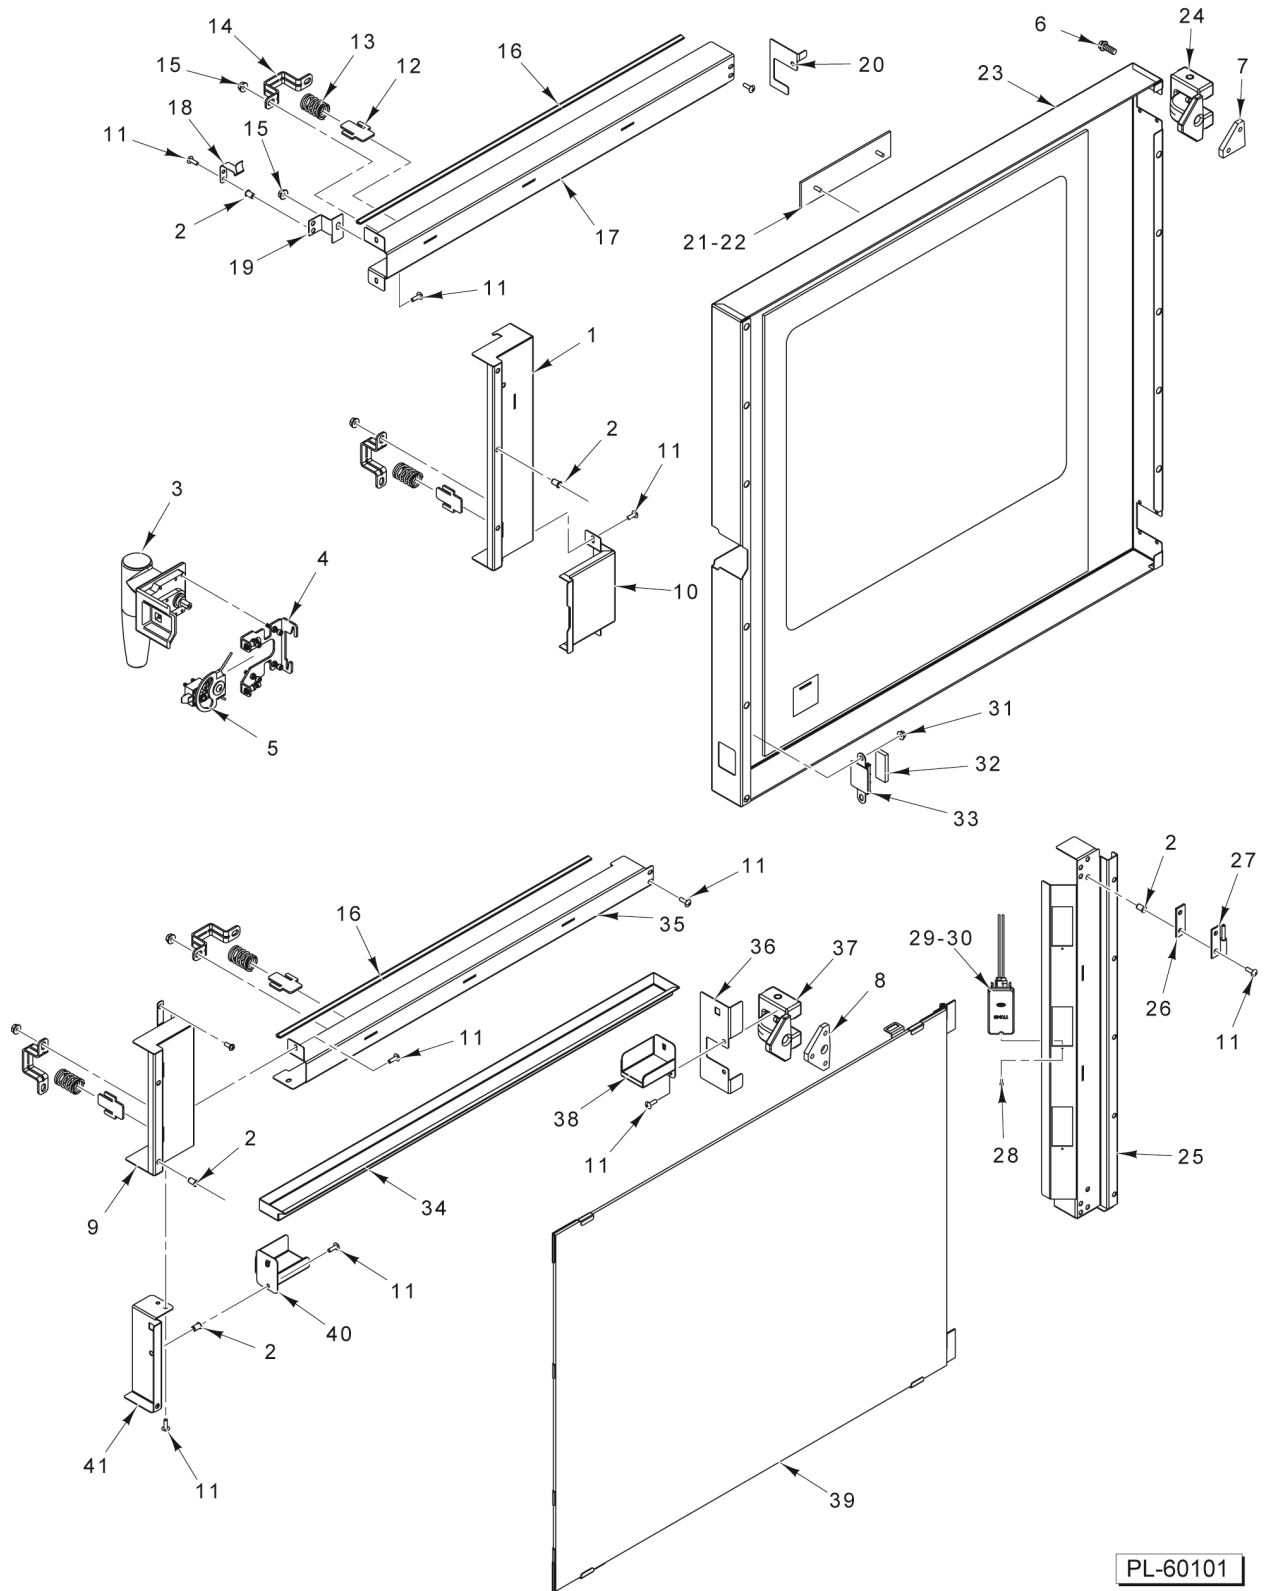

**DOOR ASSEMBLY
(BEFORE S/N 541082609)**

**DOOR ASSEMBLY
(BEFORE S/N 541082609)**

ILLUS. PL-60101	PART NO.	NAME OF PART	AMT.
1	00-947291	Stiffener.....	1
2	00-042648	Insert - Threaded.....	AR
3	00-973532	Kit - Handle & Bezel.....	1
4	00-973533	Kit - Door Lock Bracket.....	1
5	00-973402	Kit - Latch Cam Assy.....	1
6	00-973004	Cap Screw 1/4-20 x 1 Hex Washer Hd. (SST).....	5
7	00-947786	Shim - Hinge (Top).....	1
8	00-947789	Shim - Hinge (Bottom).....	1
9	00-947290	Stiffener.....	1
10	00-947311	Cover - Lock.....	1
11	SC-118-22	Mach. Screw 10-24 x 5/8 Phil. Truss Hd. (SST).....	AR
12	00-947309	Plunger.....	12
13	00-947360	Spring.....	12
14	00-947286	Bracket - Plunger.....	12
15	NS-038-04	Lock Nut 1/4-20 Flange.....	24
16	00-947308	Trim - Edge.....	3
17	00-947288	Stiffener.....	1
18	00-947677	Spring - Clip.....	1
19	00-947678	Bracket.....	1
20	00-946862	Stiffener - Hinge.....	1
21	00-957916-00001	Nameplate - Vulcan (7-1/4 In.).....	1
22	NS-047-79	Pal Nut 3/16.....	2
23	00-973069	Door Assy. - Outer (Incls. Glass).....	1
24	00-947325	Hinge Assy. (Top).....	1
25	00-947284	Stiffener - Door.....	1
26	00-947328	Spacer.....	2
27	00-945909	Hinge - Door.....	2
28	00-946978	Screw 4-40 x 3/8 Hex Socket Hd. (SST).....	AR
29	00-973129	Bulb - Halogen (12V/5W).....	3
30	00-945453	Lamp (12 V., 5 W.).....	3
31	NS-038-13	Lock Nut 10-24 Hex.....	2
32	00-360128	Magnet - Door.....	1
33	00-946822	Cover - Magnet.....	1
34	00-947276	Tray - Drip (Removable).....	1
35	00-947299	Stiffener.....	1
36	00-946863	Stiffener - Hinge.....	1
37	00-945971	Hinge Assy. (Bottom).....	1
38	00-947292	Support - Drip Tray (RH).....	1
39	00-946870	Door - Inner.....	1
40	00-947277	Support - Drip Tray (LH).....	1
41	00-947275	Stiffener.....	1