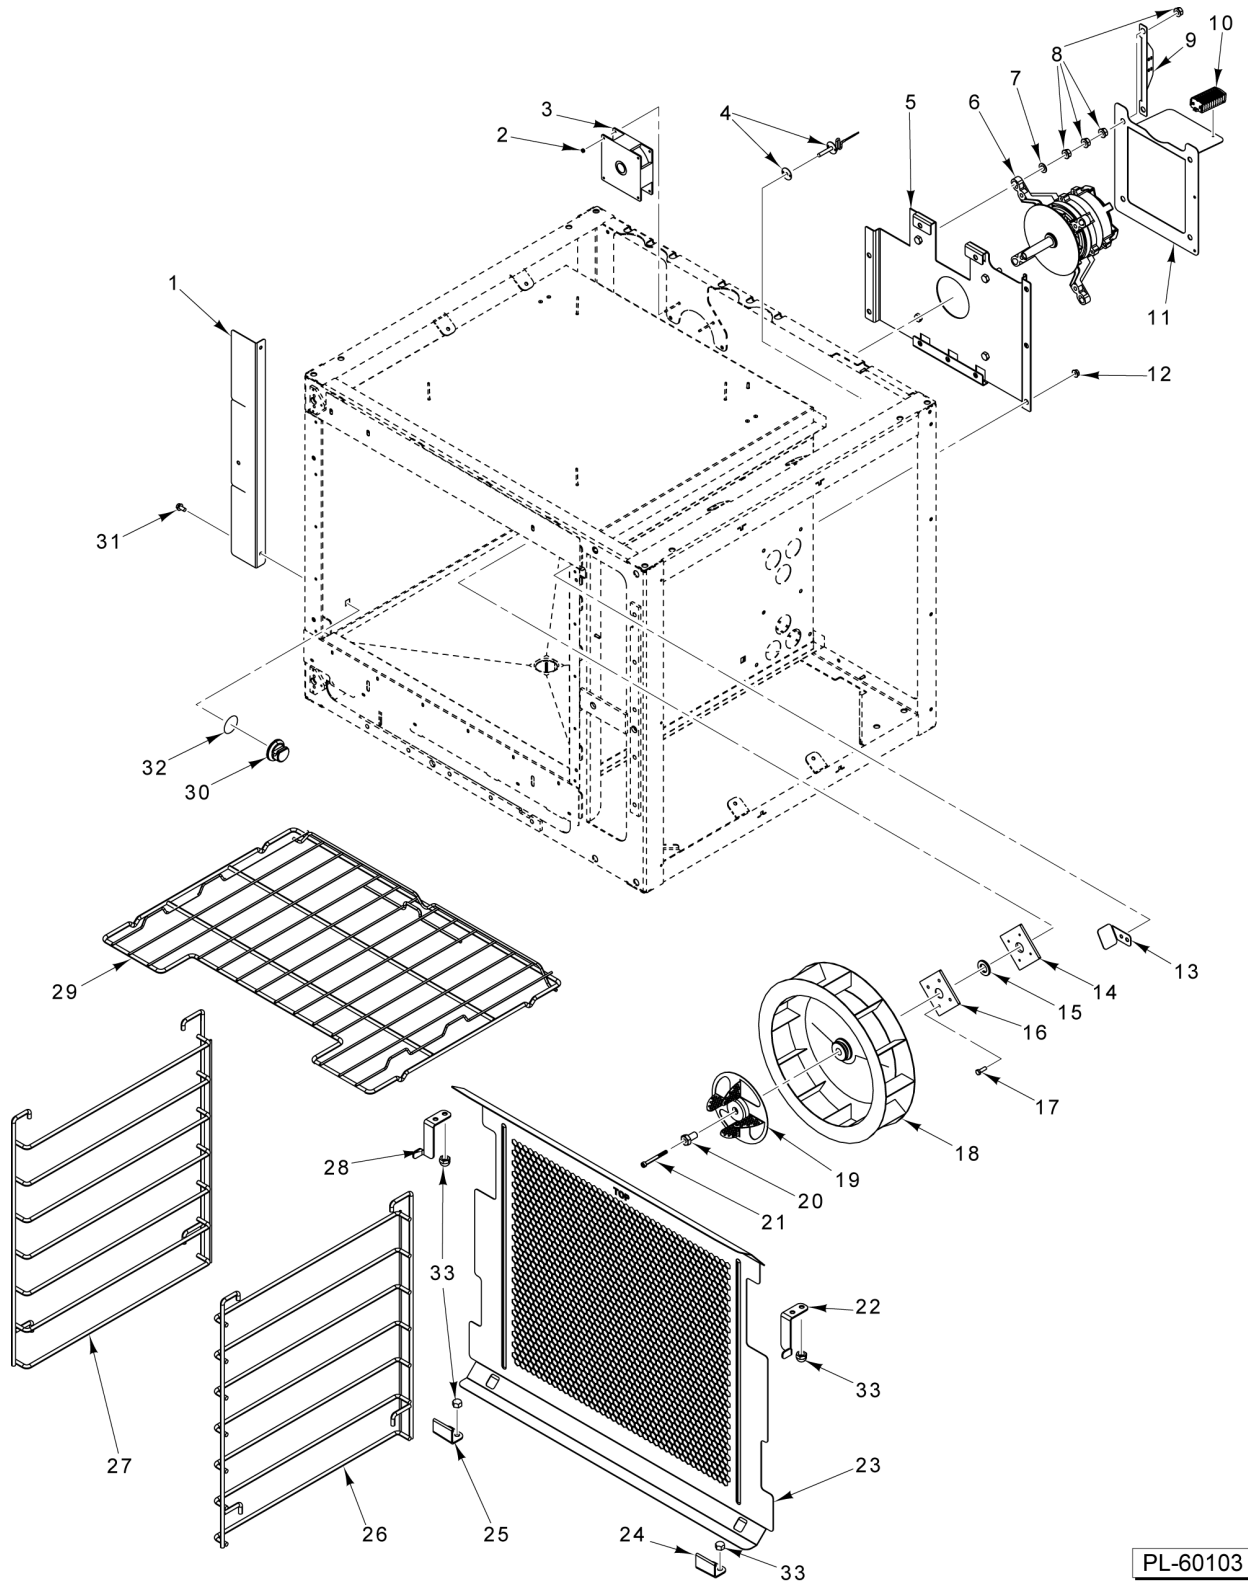

PL-60103

**CONVECTION MOTOR
(BEFORE S/N 541083647)**

**CONVECTION MOTOR
(BEFORE S/N 541083647)**

ILLUS. PL-60103	PART NO.	NAME OF PART	AMT.
1	00-945962	Clip - Support (Rack Guide).....	4
2	00-947356	Nut 6-32 Hex.....	2
3	00-947221	Fan - Cooling.....	1
4	00-913102-00239	Kit - Temperature Probe & Gasket.....	1
5	00-946841	Mount - Motor.....	1
6	00-947750	Motor (250 W.).....	1
7	WS-006-27	Washer (SST).....	4
8	NS-038-10	Lock Nut 3/8-16 Flange.....	7
9	00-973330	Bracket - Heating Element Strain Relief.....	1
10	00-947245	Block - Terminal.....	1
11	00-947054	Plate - Retainer.....	1
12	NS-038-04	Lock Nut 1/4-20 Flange.....	11
13	00-947087	Shield - RTD.....	1
14	00-945433	Plate - Backing (Shaft Seal).....	1
15	00-945435	Seal - Shaft.....	1
16	00-945434	Plate - Cover (Shaft Seal).....	1
17	00-947322	Screw 10-24 x 5/8 (SST).....	4
18	00-947751	Wheel - Convection Fan.....	1
19	00-945756	Atomizer - Water.....	1
20	00-947065	Bolt - Atomizer.....	1
21	00-947083	Screw M6 x 1 x 60mm.....	1
22	00-947243	Hanger (Top, Right).....	1
23	00-973001	Baffle - Fan Cavity.....	1
24	00-973079	Support - Baffle (Bottom, Right).....	1
25	00-973078	Support - Baffle (Bottom, Left).....	1
26	00-947397	Rack - Wire (RH).....	1
27	00-947396	Rack - Wire (LH).....	1
28	00-947242	Hanger (Top, Left).....	1
29	00-947595	Rack - Wire (Pan Guides and Stop).....	AR
30	00-945895	Support - Rack Guides.....	8
31	00-947112	Mach. Screw 1/4-20 1/2.....	8
32	00-947504	O-Ring.....	1
33	00-947192	Acorn Nut 1/4-20 (SST).....	4