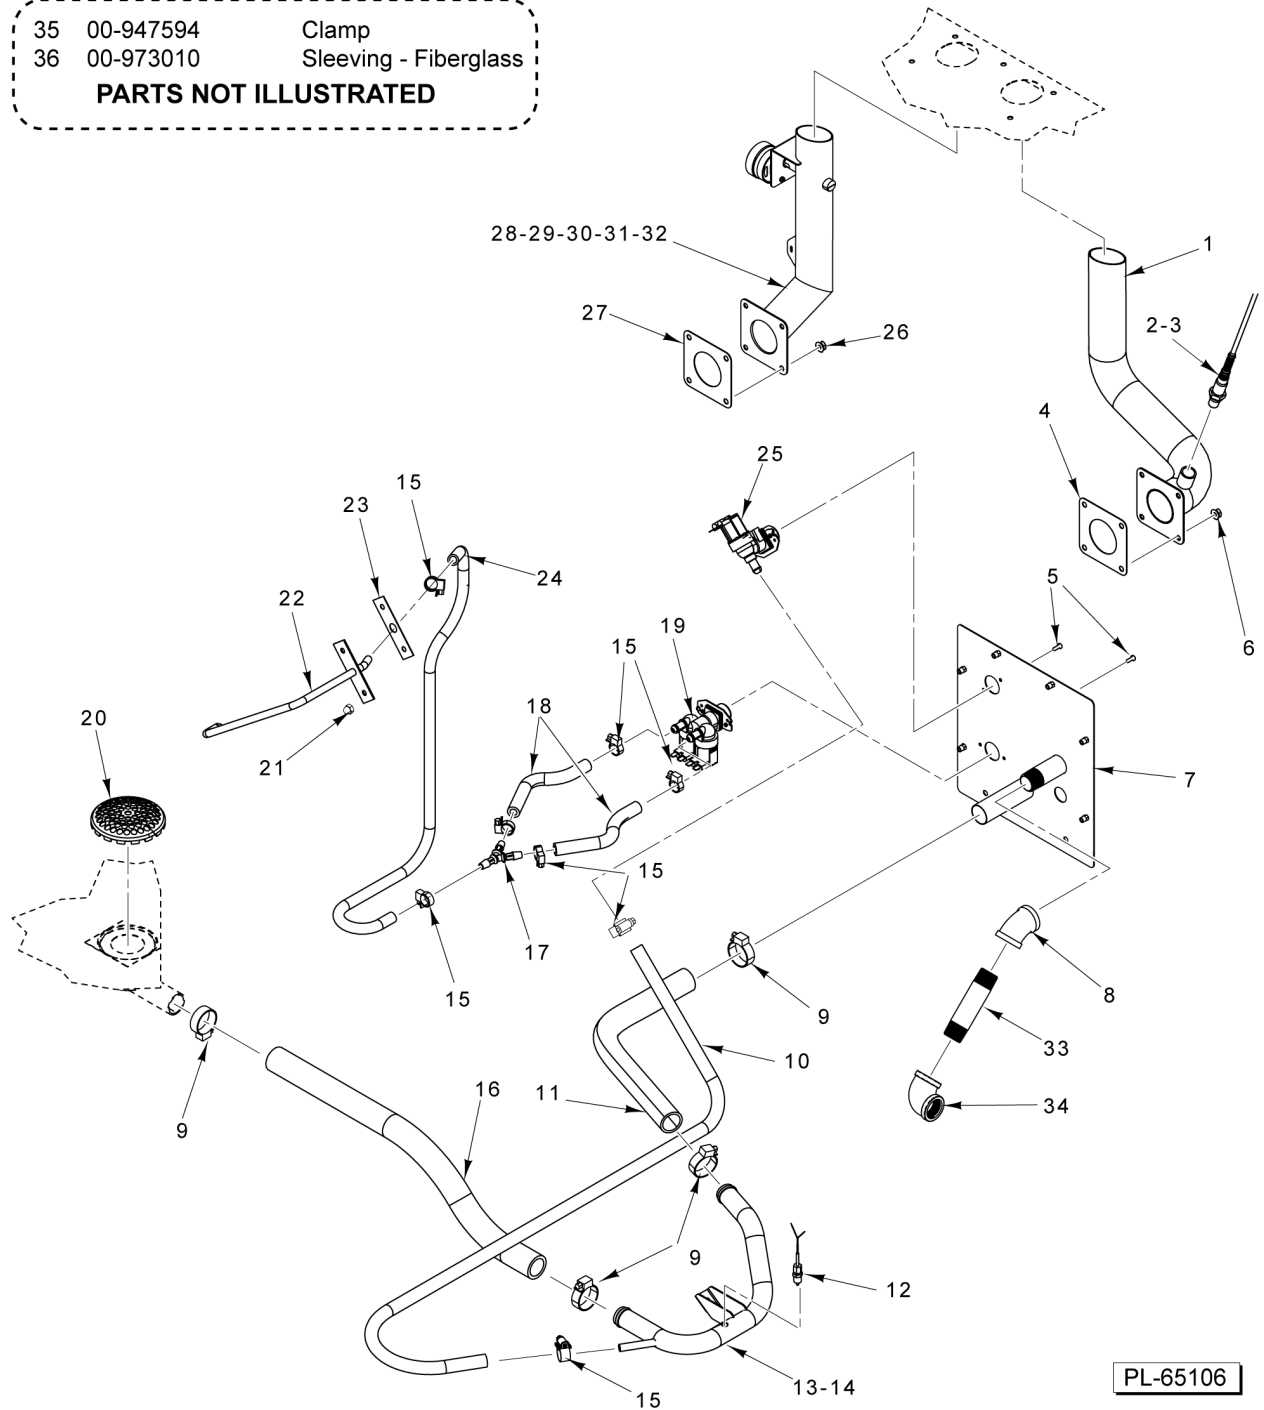

* Before SN 541083068.

** SN 541083068 and after.

42 00-947594 Clamp
 43 00-973010 Sleeving - Fiberglass
PARTS NOT ILLUSTRATED

PIPING AND VENTING
(S/N 541082447 THRU S/N 541083556)

PIPING AND VENTING
(S/N 541082447 THRU S/N 541083556)

* Before SN 541083068.

** SN 541083068 and after.

35 00-947594 Clamp
 36 00-973010 Sleeving - Fiberglass
PARTS NOT ILLUSTRATED

**PIPING AND VENTING
 (STARTING S/N 541083579)**

**PIPING AND VENTING
(STARTING S/N 541083579)**