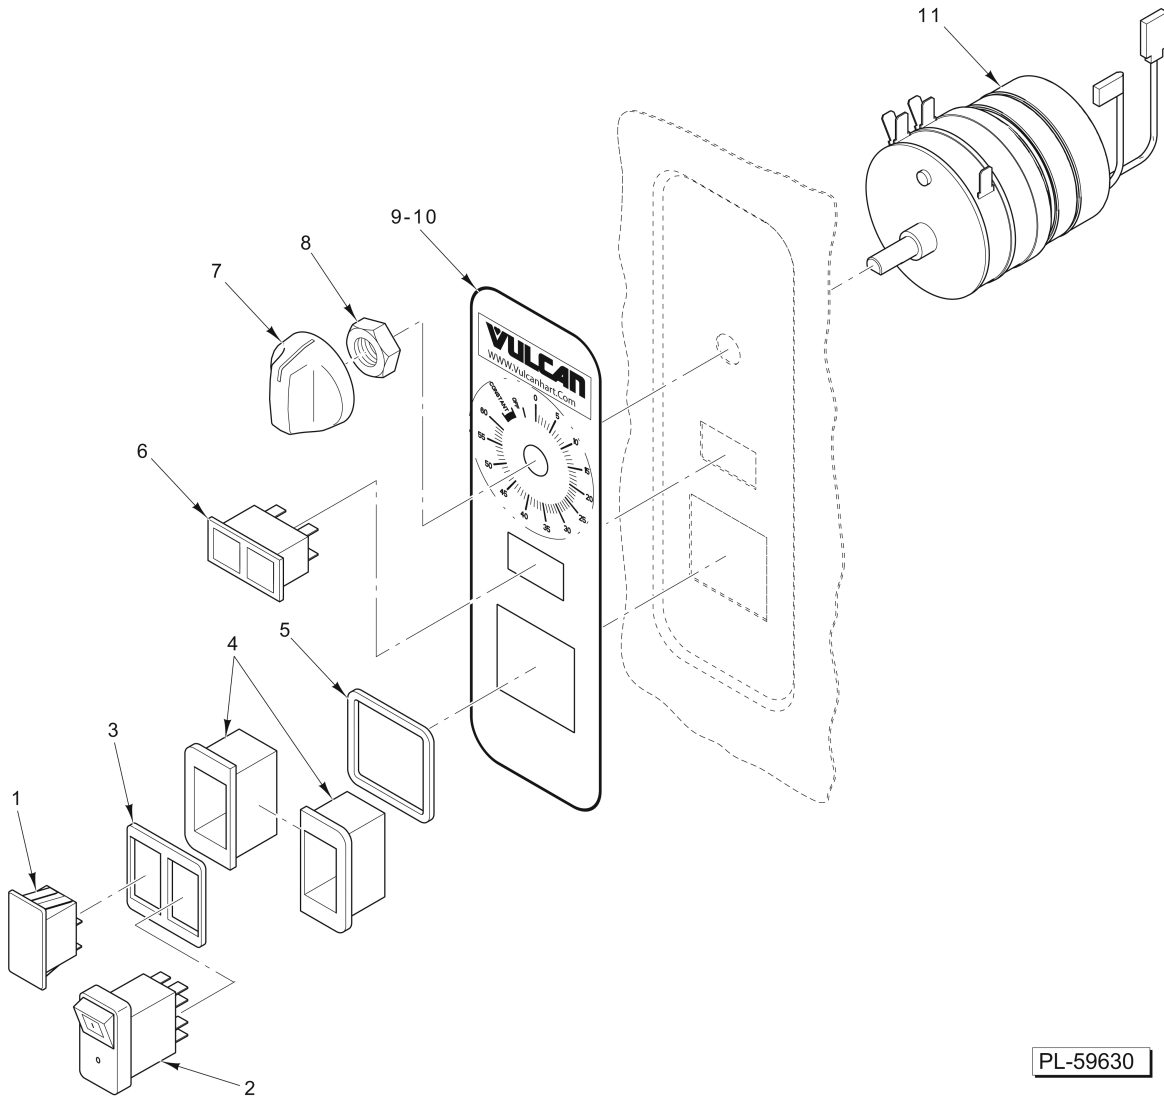

CATALOG OF REPLACEMENT PARTS

C24DA/GA-SERIES STEAMERS / DIRECT STEAM

C24GA6
C24GA10
C24DA6
C24DA10

ML-138085
ML-138088
ML-152022
ML-152023

Table of Contents

5	CONTROLS
7	ELECTRICAL COMPONENTS
9	DOOR
11	COMPARTMENT
13	PANELS
15	PLUMBING
17	DRAIN ASSEMBLY
19	ADJUSTABLE PILOT BURNER ASSEMBLY
21	DSI BURNER ASSEMBLY
23	GAS GENERATOR TANK ASSEMBLY / SOLENOID VALVES
25	DIRECT STEAM ASSEMBLY

CONTROLS

CONTROLS

ILLUS.	PART NO.	NAME OF PART	AMT.
PL-59630			
1	00-854330-00001	Plug - Switch Hole.....	1
2	00-855677-00001	Switch - On/Off (Lighted).....	1
3	00-855795-00001	Gasket - Switch.....	1
4	00-855794-00001	Bezel - Switch.....	2
5	00-855796-00001	Gasket - Bezel.....	1
6	00-855695-00001	Light - Indicating (125 VAC).....	1
7	00-856773-00001	Knob - Timer.....	1
8	00-854693-00001	Shaft - Rotary Seal.....	1
9	00-856771-00002	Overlay - Control (Vulcan) (ML-138086).....	1
10	00-856771-00001	Overlay - Control (Vulcan) (ML-138085).....	1
*11	00-913102-0176A	Kit - Timer (Incls Shaft Seal & Knob).....	1

* Previous Construction

ELECTRICAL COMPONENTS

ELECTRICAL COMPONENTS

ILLUS.	PART NO.	NAME OF PART	AMT.
PL-59631			
1	SD-019-29	Self-Tapping Screw 6-20 x 1/2 Phil. Pan Hd., Type B.....	10
2	00-857207-00002	Module - Ignition (Before S/N 463024850).....	1
3	00-857541-00001	Panel - Control.....	1
4	00-411500-00012	Transformer (120 VAC, 24 V., 40 VA).....	1
5	00-419317	Terminal - Stationary Ground.....	1
6	00-856677-00001	Block - Fuse (20 Amp., 300 V.).....	1
7	FE-024-94	Fuse - Time Delay (4.0 Amp.) (250 V.).....	1
8	00-854707-00002	Block - Terminal (2-Pole).....	1
9	00-855661-00001	Relay - Time Delay.....	1
10	NS-049-01	Panel Nut 10-24.....	1
11	SC-021-96	Mach. Screw 10-24 x 1-1/4 Slotted Rd. Hd. (SST).....	1
12	00-844069-00001	Control - Low Water.....	1
13	00-419315	Power Cord.....	1
14	00-855691-00001	Harness.....	1
15	00-855692-00001	Harness - Wire.....	1