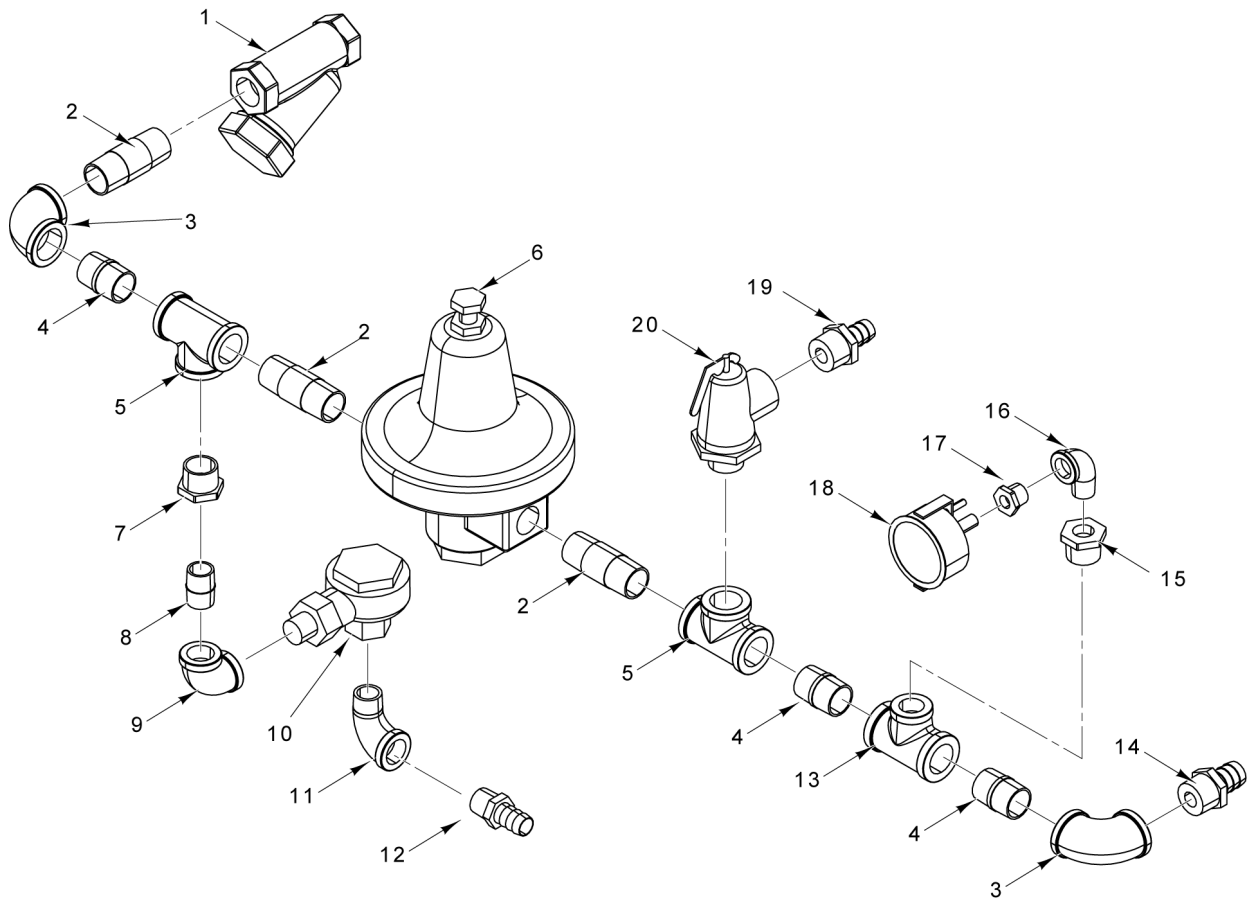

* The operating pressure switch from the factory on production units is not adjustable.

PL-65062

DIRECT STEAM ASSEMBLY

DIRECT STEAM ASSEMBLY

ILLUS.	PART NO.	NAME OF PART	AMT.
PL-65062			
1	00-186922	Strainer - Line (3/4 In.) (Brass).....	1
2	FP-041-59	Pipe 3/4 x 2 1/2 TBE (Brass).....	3
3	FP-015-23	Elbow 3/4 x 90 Deg. (Brass).....	2
4	FP-041-50	Pipe 3/4 x 1-3/8 TBE (Brass).....	3
5	FP-019-28	Tee - Pipe 3/4 x 3/4 x 3/4 (Brass).....	2
6	00-880028	Valve, Pressure Reducing.....	1
7	FP-027-22	Bushing - Pipe 3/4 to 1/2 (Brass).....	1
8	FP-040-42	Pipe 1/2 x 1-1/8 TBE (Brass).....	1
9	FP-015-16	Elbow - Pipe 1/2 x 90 Deg. (Brass).....	1
10	00-856005-00001	Trap Radiator - 1/2".....	1
11	FP-015-17	Elbow - Pipe 1/2 x 90 Deg. (Brass).....	1
12	FP-087-39	Fitting - Hose 5/8 Hose to 1/2 NPT (Brass).....	1
13	FP-019-33	Tee - Pipe 3/4 x 3/4 x 1/2.....	1
14	FP-091-08	Fitting - Pipe 3/4 Hose to 3/4 MPT (Brass).....	1
15	FP-027-16	Bushing - Pipe 3/4 to 3/8 (IB57 & 140).....	1
16	FP-015-10	Elbow - Street 3/8 x 90 Deg.....	1
17	FP-027-04	Bushing - Pipe 3/8 to 1/8 (Brass).....	1
18	00-833152	Gauge - Pressure.....	1
19	FP-090-31	Fitting - Hose 5/8 Hose to 3/4 MPT (Brass).....	1
20	00-855606-00001	Valve - Relief 3/4 In. 5 PSI.....	1