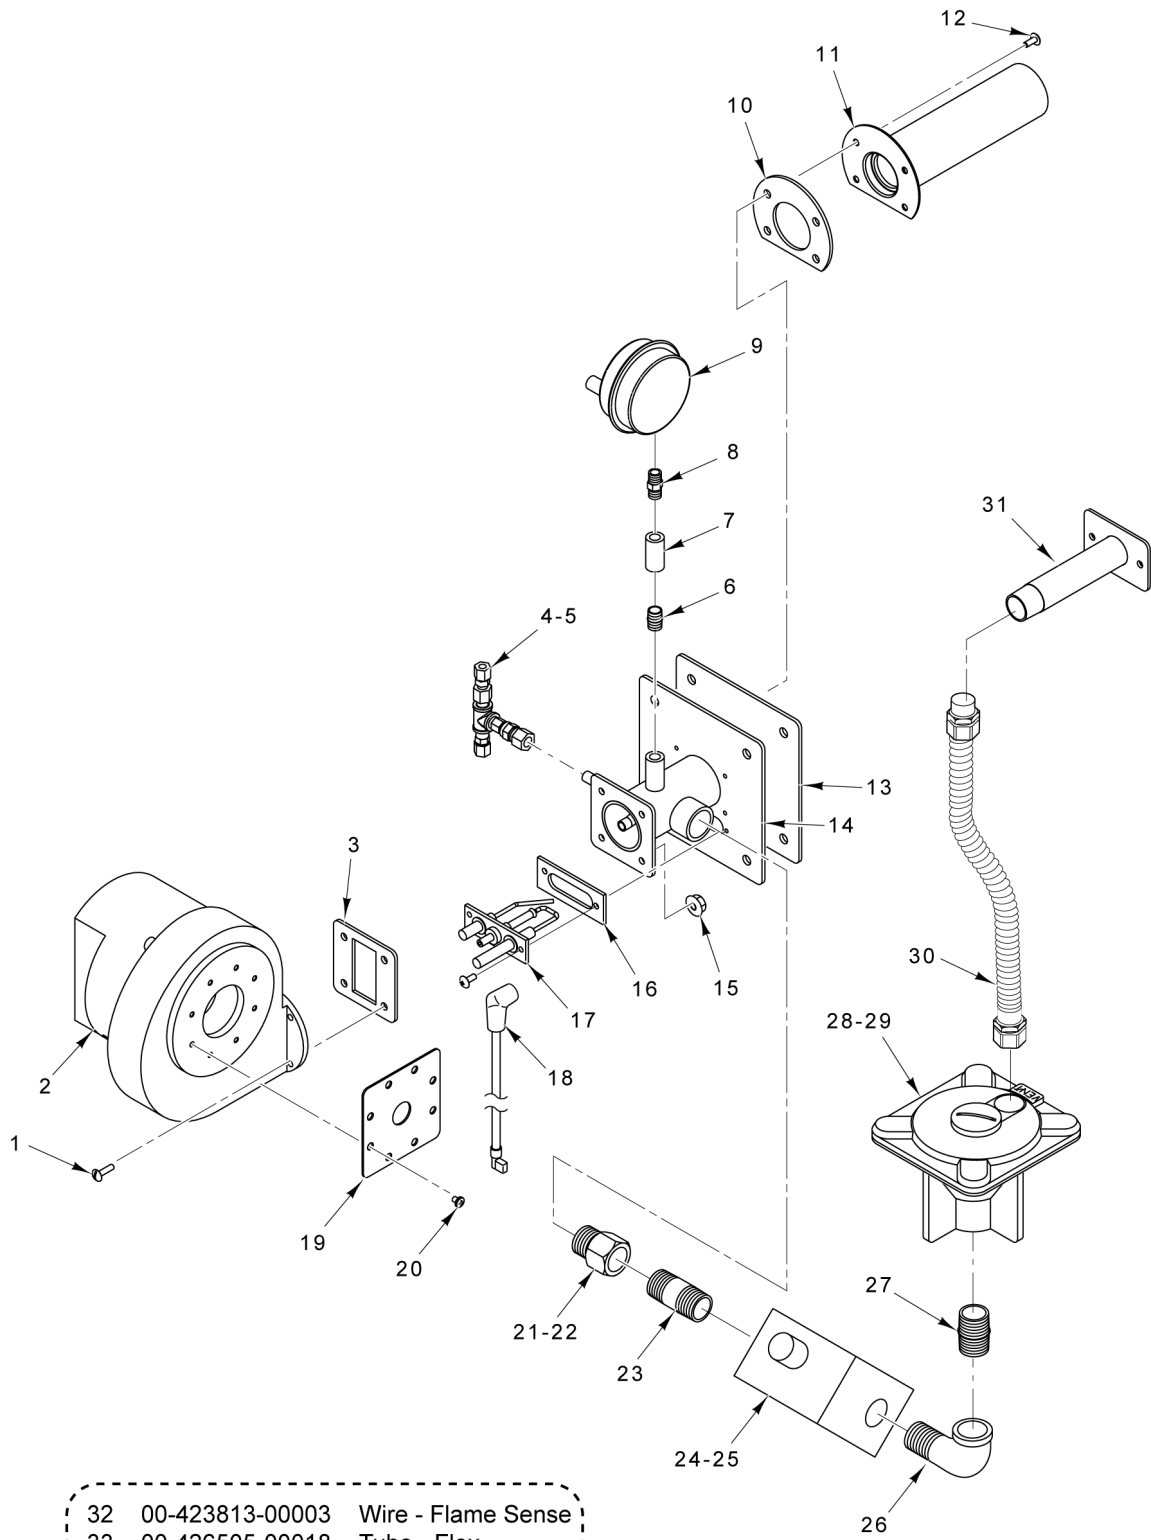

32 00-423813-00003 Wire - Flame Sense
33 00-426505-00018 Tube - Flex
PARTS NOT ILLUSTRATED

PL-59637

ADJUSTABLE PILOT BURNER ASSEMBLY

ADJUSTABLE PILOT BURNER ASSEMBLY

ILLUS.	PART NO.	NAME OF PART	AMT.
PL-59637			
1	SC-053-03	Mach. Screw 10-24 x 3/4 Slotted Truss Hd. (SST).....	4
2	00-855605-00001	Blower - Variable Speed.....	1
3	00-855649-00001	Gasket - Blower.....	1
4	00-855601-00001	Pilot - Natural Air Assy.....	1
5	00-855601-00002	Pilot - Propane Air Assy.....	1
6	FP-081-93	Pipe 1/8 x 3/4 TBE (Brass).....	1
7	FP-090-08	Coupling - Pipe 1/8 TBE (SST).....	1
8	00-851833-00001	Orifice - Air.....	1
9	00-850778-00001	Switch - Air Pressure.....	1
10	00-855626-00001	Gasket - Burner.....	1
11	00-855646-00001	Burner - Aconit.....	1
12	SC-066-06	Mach. Screw 10-24 x 1/2 Phil. Truss Hd. (SST).....	4
13	00-855625-00001	Gasket - Burner Plate.....	1
14	00-855640-00001	Burner - Adaptor Weld.....	1
15	NS-038-13	Lock Nut 10-24 Hex.....	4
16	00-855628-00001	Gasket - Pilot.....	1
17	00-855627-00001	Pilot.....	1
18	00-857210-00005	Cable - Ignitnor W/ Strain Relief.....	1
19	00-855647-00001	Orifice - Air.....	1
20	SC-110-87	Mach. Screw #10-32 x 1/4 Phil. Pan Hd.....	8
21	00-852984-00012	Orifice (NAT).....	1
22	00-852984-00010	Orifice (LP).....	1
23	FP-036-02	Pipe 3/4 x 2-1/2 TBE.....	1
24	00-844133-00001	Valve - Comb. Natural 3-1/2 In.....	1
25	00-844133-00002	Valve - Comb. (3-1/2 In.) (10 In. W.C.) (LP).....	1
26	FP-078-86	Elbow - Street 3/4 x 90 Deg.....	1
27	FP-036-92	Pipe 3/4 x 1-3/8 TBE (Black).....	1
28	00-408279-00025	Regulator - Pressure 3/4 In. (NAT).....	1
29	00-408279-00029	Regulator - Pressure 3/4 (LP).....	1
30	00-851318-00001	Flex Line Gas.....	1
31	00-855670-00001	Support - Gas Pipe.....	1
32	00-423813-00003	Wire - Flame Sense.....	1
33	00-426505-00018	Tube - Flex (1/4 x 18 In.) Tubing - Pilot.....	1
34	00-858825-00001	BURNER, GAS BLOWER & VALVE ASSEMBLY, HOT SURFACE IGNITOR, NAT	AR