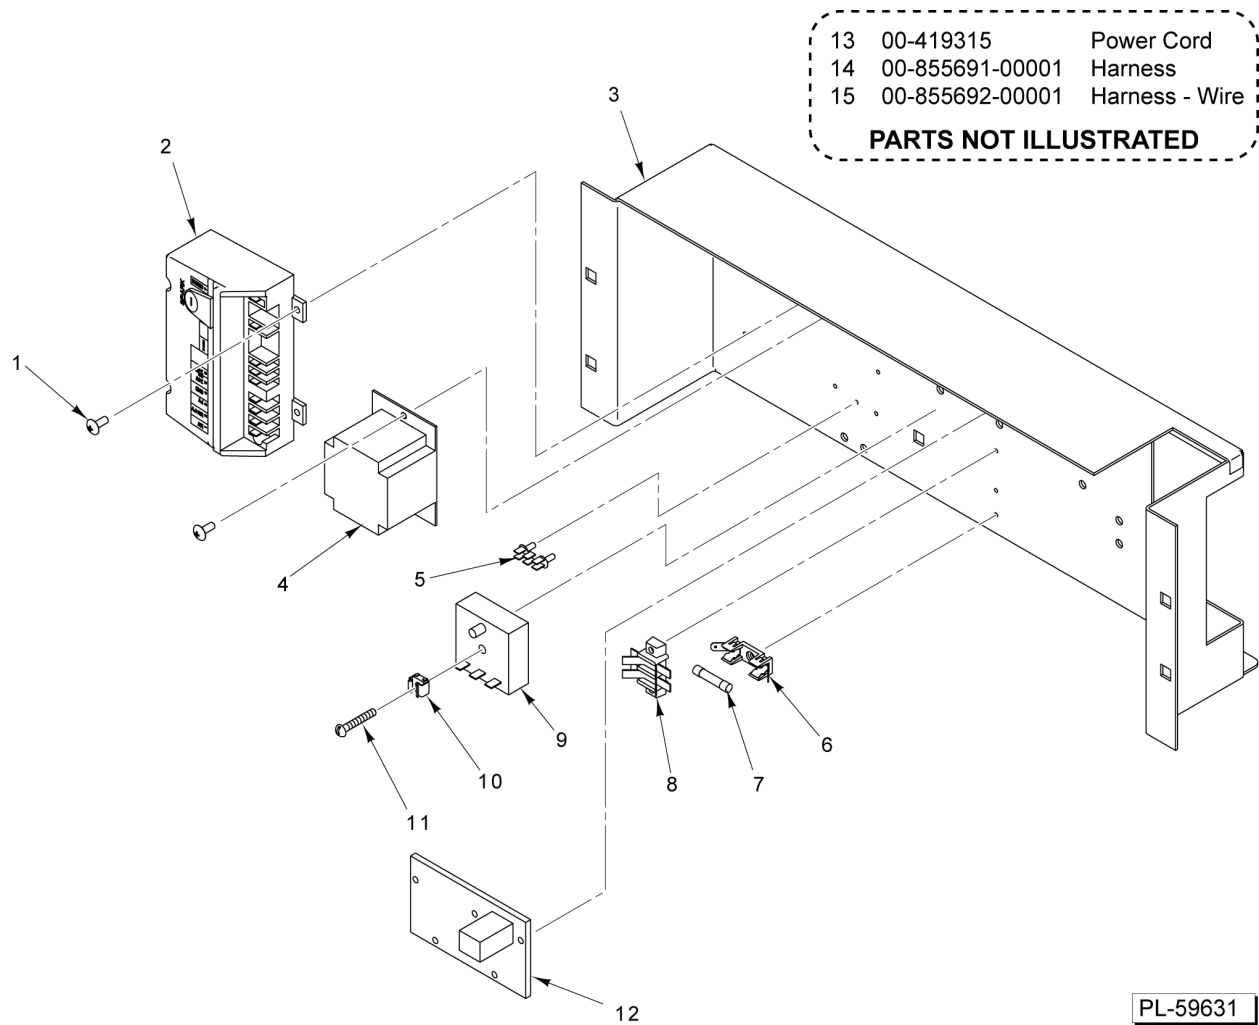

CATALOG OF REPLACEMENT PARTS

C24DA/GA-SERIES STEAMERS / DIRECT STEAM

C24GA6
C24GA10
C24DA6
C24DA10

ML-138085
ML-138088
ML-152022
ML-152023

Table of Contents

5	CONTROLS
7	ELECTRICAL COMPONENTS
9	DOOR
11	COMPARTMENT
13	PANELS
15	PLUMBING
17	DRAIN ASSEMBLY
19	ADJUSTABLE PILOT BURNER ASSEMBLY
21	DSI BURNER ASSEMBLY
23	GAS GENERATOR TANK ASSEMBLY / SOLENOID VALVES
25	DIRECT STEAM ASSEMBLY

CONTROLS

CONTROLS

ILLUS.	PART NO.	NAME OF PART	AMT.
PL-59630			
1	00-854330-00001	Plug - Switch Hole.....	1
2	00-855677-00001	Switch - On/Off (Lighted).....	1
3	00-855795-00001	Gasket - Switch.....	1
4	00-855794-00001	Bezel - Switch.....	2
5	00-855796-00001	Gasket - Bezel.....	1
6	00-855695-00001	Light - Indicating (125 VAC).....	1
7	00-856773-00001	Knob - Timer.....	1
8	00-854693-00001	Shaft - Rotary Seal.....	1
9	00-856771-00002	Overlay - Control (Vulcan) (ML-138086).....	1
10	00-856771-00001	Overlay - Control (Vulcan) (ML-138085).....	1
*11	00-913102-0176A	Kit - Timer (Incls Shaft Seal & Knob).....	1

* Previous Construction

ELECTRICAL COMPONENTS

ELECTRICAL COMPONENTS

ILLUS.	PART NO.	NAME OF PART	AMT.
PL-59631			
1	SD-019-29	Self-Tapping Screw 6-20 x 1/2 Phil. Pan Hd., Type B.....	10
2	00-857207-00002	Module - Ignition (Before S/N 463024850).....	1
3	00-857541-00001	Panel - Control.....	1
4	00-411500-00012	Transformer (120 VAC, 24 V., 40 VA).....	1
5	00-419317	Terminal - Stationary Ground.....	1
6	00-856677-00001	Block - Fuse (20 Amp., 300 V.).....	1
7	FE-024-94	Fuse - Time Delay (4.0 Amp.) (250 V.).....	1
8	00-854707-00002	Block - Terminal (2-Pole).....	1
9	00-855661-00001	Relay - Time Delay.....	1
10	NS-049-01	Panel Nut 10-24.....	1
11	SC-021-96	Mach. Screw 10-24 x 1-1/4 Slotted Rd. Hd. (SST).....	1
12	00-844069-00001	Control - Low Water.....	1
13	00-419315	Power Cord.....	1
14	00-855691-00001	Harness.....	1
15	00-855692-00001	Harness - Wire.....	1