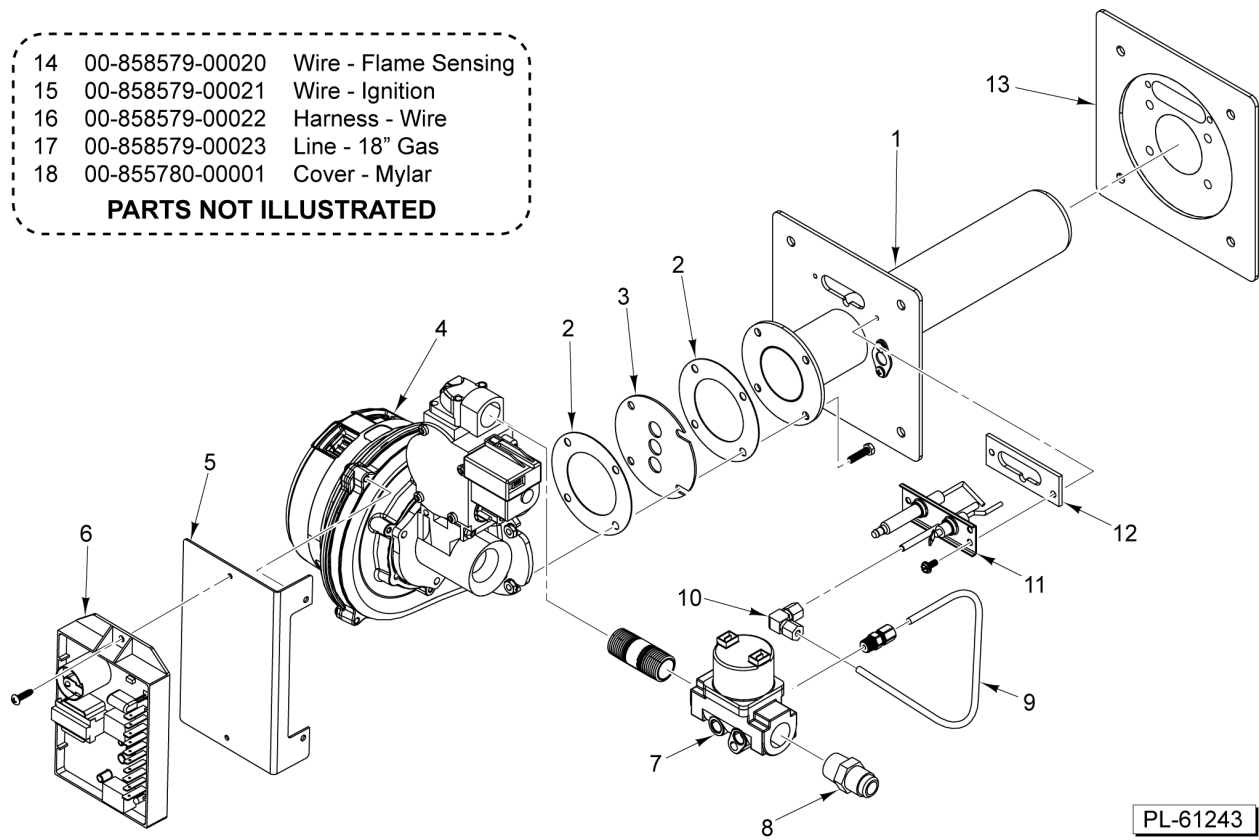

14	00-858579-00020	Wire - Flame Sensing
15	00-858579-00021	Wire - Ignition
16	00-858579-00022	Harness - Wire
17	00-858579-00023	Line - 18" Gas
18	00-855780-00001	Cover - Mylar

2. **PARTS NOT ILLUSTRATED**

PL-61243

DSI BURNER ASSEMBLY

DSI BURNER ASSEMBLY

ILLUS. PL-61243	PART NO.	NAME OF PART	AMT.
1	00-858579-00002	Burner Head.....	1
2	00-858579-00008	Gasket - Restrictor Plate.....	2
3	00-858579-00003	Plate - Restrictor.....	1
4	00-858579-00006	Blower/Valve Assy.....	1
5	00-858579-00005	Bracket - IDC Mounting.....	1
6	00-858579-00011	Ignition Module - Fenwall.....	1
7	00-858579-00009	Valve - Gas.....	1
8	00-858579-00017	Holder - Orifice / Valve Fitting.....	1
9	00-858579-00007	Hose - Gas Flex.....	1
10	00-858579-00010	Universal Gas Orifice Assy.....	1
11	00-858579-00014	Electrode/Pilot Assy.....	1
12	00-858579-00016	Gasket - Electrode/Pilot Assy.....	1
13	00-855625-00001	Gasket - Burner Plate.....	1
14	00-858579-00020	Wire - Flame Sensing.....	1
15	00-858579-00021	Wire - Ignition.....	1
16	00-858579-00022	Harness - Wire.....	1
17	00-858579-00023	Line - 18" Gas.....	1
18	00-855780-00001	Cover - Mylar.....	1
*19	00-408279-00025	Regulator - Pressure 3/4 In. (NAT).....	1
*20	00-408279-00029	Regulator - Pressure 3/4 (LP).....	1
*21	00-858739-00001	Burner Gas Blower Assy includes Mylar Sheet, Schematic and Hardware. DSI burner parts cannot be used on the Direct Spark (HSI) burner.....	1

* Not Shown in Graphic