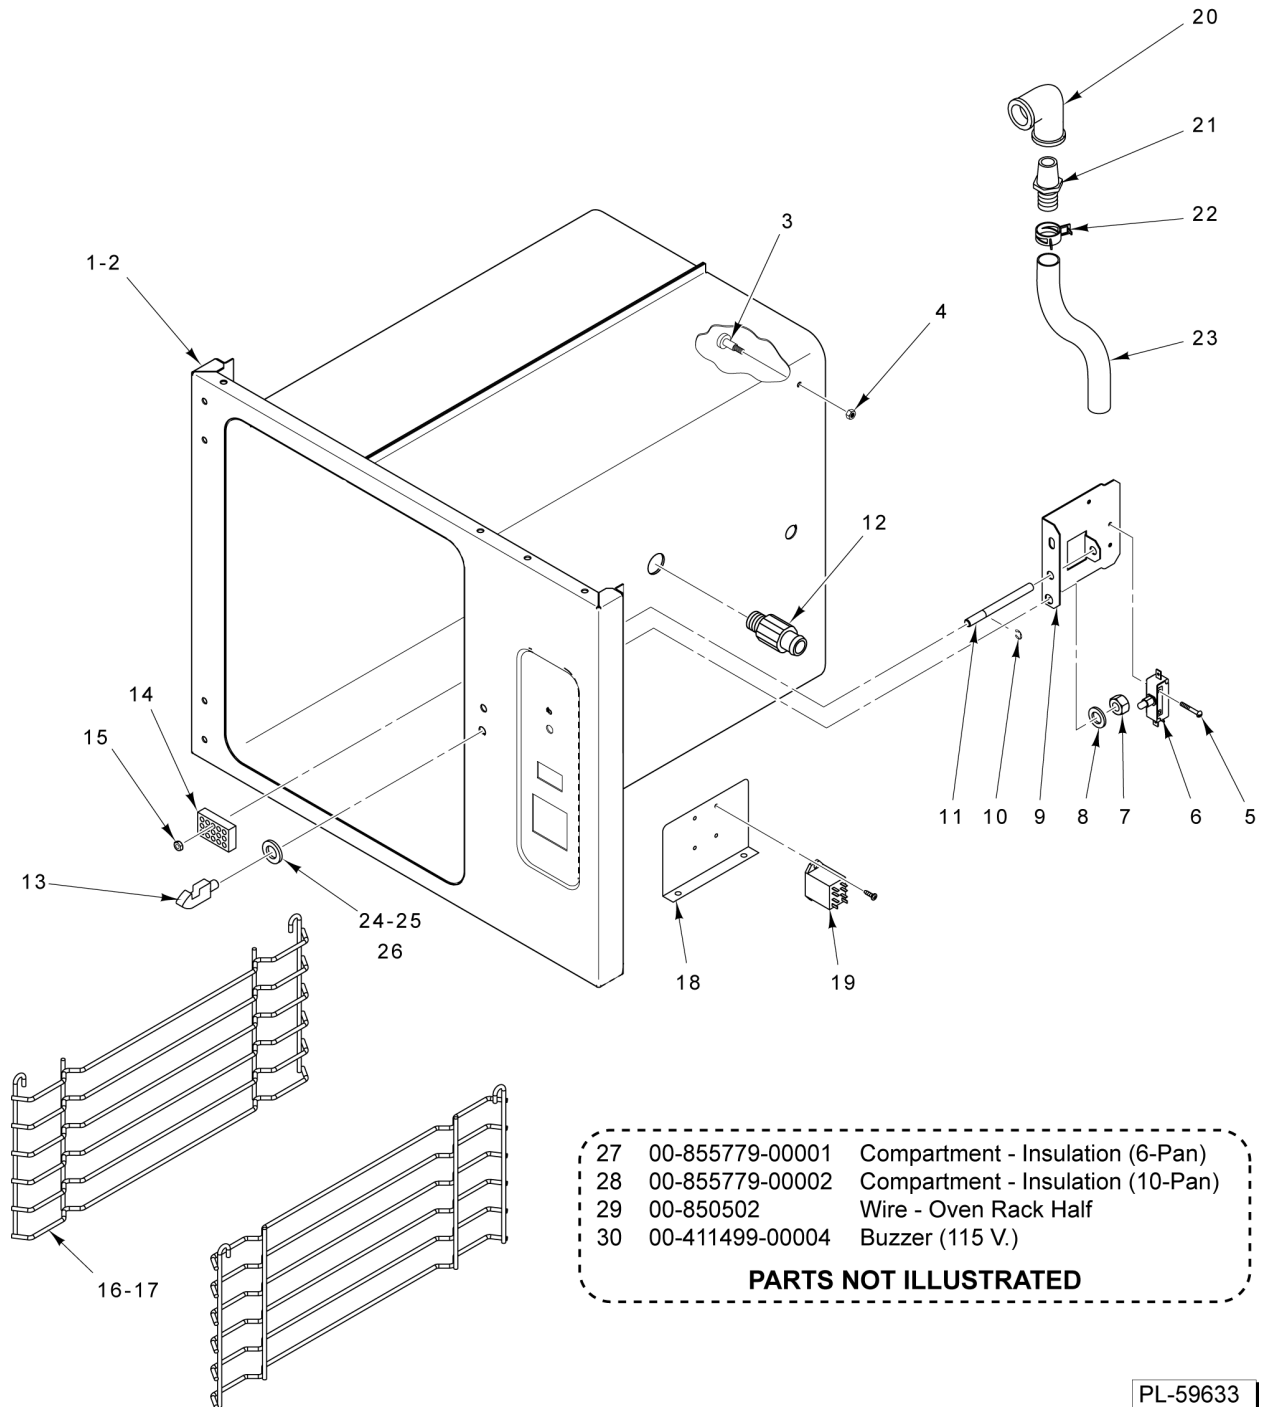

COMPARTMENT

COMPARTMENT

ILLUS.	PART NO.	NAME OF PART	AMT.
1	00-857646-00004	Compartment - Service Kit (3-Pan).....	1
2	00-857649-00004	Compartment - Service Kit (5-Pan).....	1
3	00-855337-00001	Shoulder Screw 10-32 Slotted (SST).....	4
4	NS-049-09	Nut Assy. 10-32 (SST).....	4
5	SC-021-12	Mach. Screw 6-32 x 1 Slotted Rd. Hd. (SST).....	1
6	00-842049	Switch - Door.....	1
7	NS-015-13	Nut 3/8-16 Hex (SST).....	1
8	WL-006-27	Lockwasher 3/8 Helical (SST).....	1
9	00-855308-00001	Actuator Bracket - Door.....	1
10	RR-011-26	Ring - Retaining.....	2
11	00-855307-00001	Actuator Rod - Door.....	1
12	00-857625-00001	Valve - Check.....	1
13	00-855586-00001	Bullet - Door.....	1
14	00-855753-00001	Cover - Drain.....	1
15	NS-011-18	Nut 10-24 Hex (SST).....	1
16	00-855355-00001	Rack - Wire (6-Pan).....	2
17	00-855355-00002	Rack - Wire (10-Pan).....	2
18	00-855675-00001	Bracket - Relay.....	1
19	00-416535-00006	Relay - Heating (120 V.) Switch.....	2
20	FP-013-27	Elbow - Pipe 1 x 90 Deg.....	1
21	FP-90-19	Fitting - Hose Barb.....	1
22	00-557847	Clamp - Hose.....	2
23	00-557477	Hose (1 In. Dia.) (Green).....	1
24	00-557691	Shim.....	1
25	00-557760	Shim (0.005 Thk.) (SST).....	1
26	00-557761	Shim (0.010 Thk.) (SST).....	1
27	00-855779-00001	Compartment - Insulation (6-Pan).....	1
28	00-855779-00002	Compartment - Insulation (10-Pan).....	1
29	00-850502	Wire - Oven Rack Half.....	1
30	00-411499-00004	Buzzer (115 V.).....	1