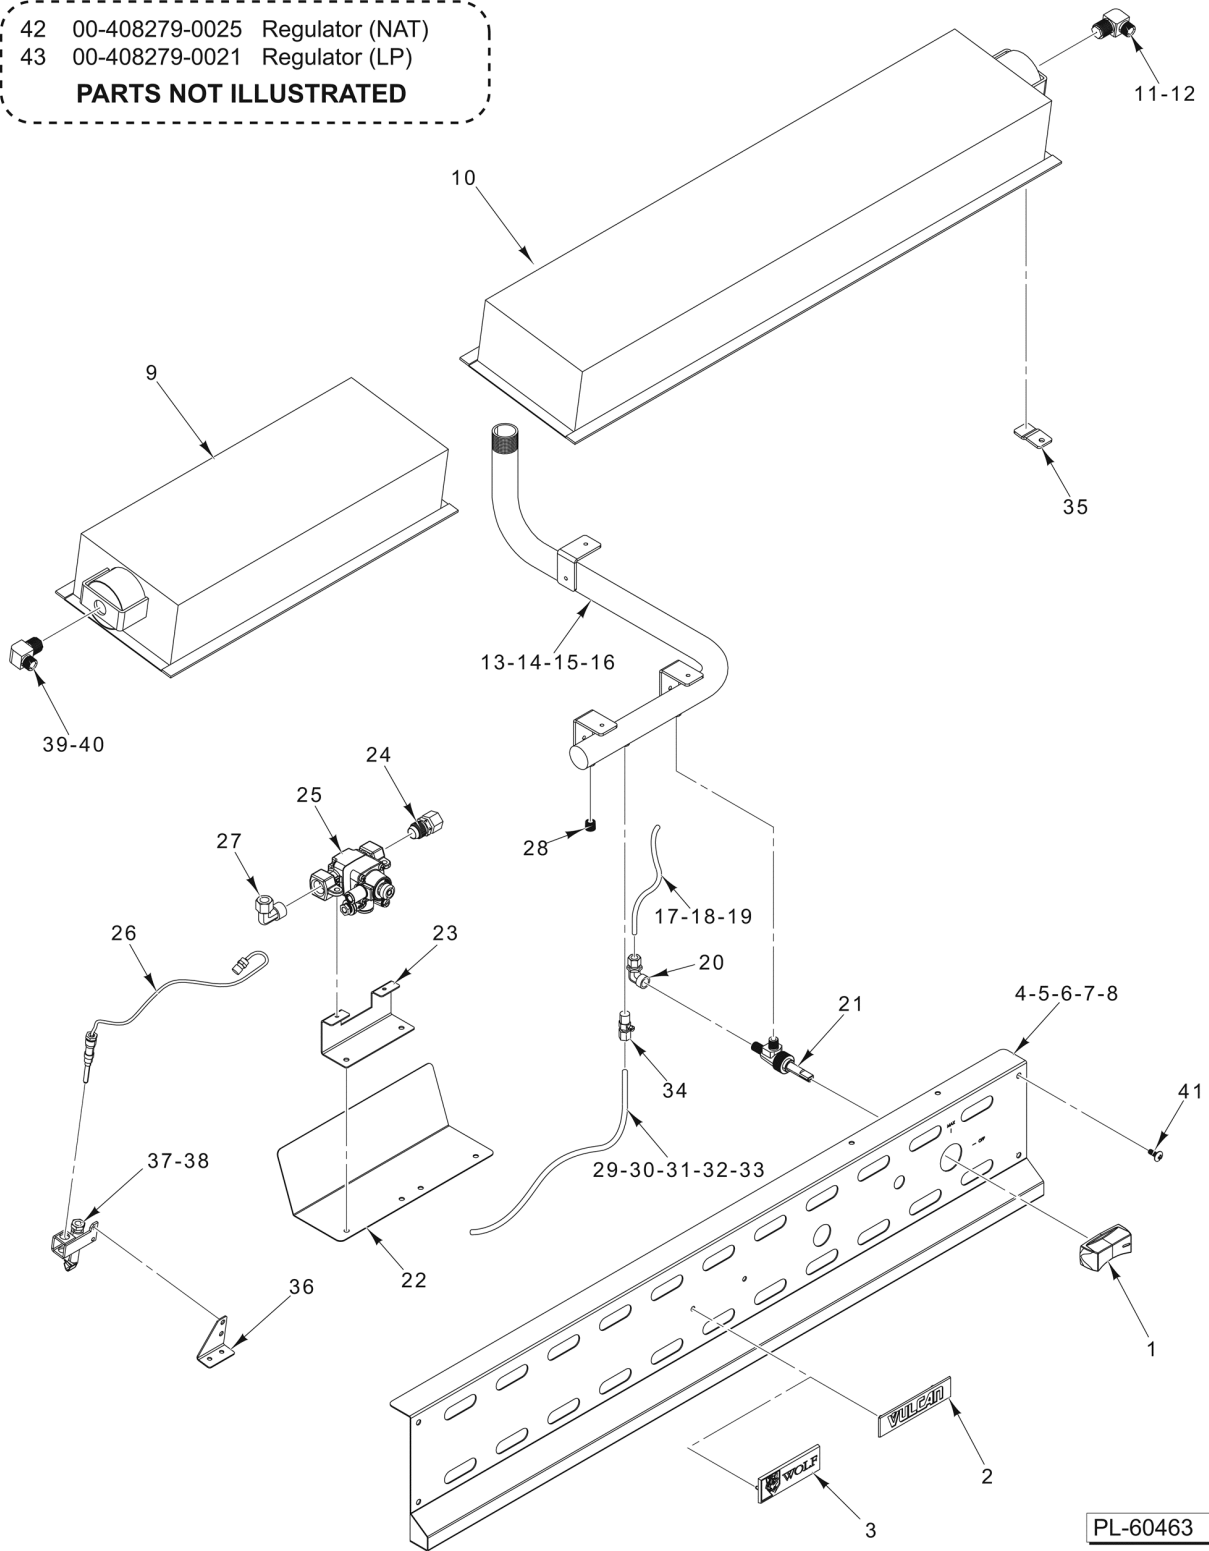

- 42 00-408279-0025 Regulator (NAT)
 43 00-408279-0021 Regulator (LP)

PARTS NOT ILLUSTRATED

PL-60463

BURNER AND GAS COMPONENTS

BURNER AND GAS COMPONENTS

ILLUS.	PART NO.	NAME OF PART	AMT.
PL-60463			
1	00-944265	Knob (Chrome).....	1
2	00-957916-00003	Nameplate - Small (Vulcan).....	1
3	00-723204	Nameplate - Small (Wolf).....	1
4	00-944497-0024A	Panel Assy. - Front (24 In.).....	1
5	00-944497-0036A	Panel Assy. - Front (36 In.).....	1
6	00-944497-0048A	Panel Assy. - Front (48 In.).....	1
7	00-944497-0060A	Panel Assy. - Front (60 In.).....	1
8	00-944497-0072A	Panel Assy. - Front (72 In.).....	1
9	00-944489-00020	Burner (20,000) (BTU) (24 In., 48 In., and 60 In. Models).....	AR
10	00-944489-00030	Burner (30,000) (BTU) (36 In., 60 In., and 72 In. Models).....	AR
11	00-713944-00037	Orifice - Elbow #37 (NAT) (30,000 BTU).....	AR
12	00-713944-00051	NLA - Obsolete--Orifice - Elbow #51 (LP) (30,000 BTU).....	AR
13	00-944499-0024A	Manifold Assy. (24 In. and 36 In.).....	1
14	00-944499-0048A	Manifold Assy. (48 In.).....	1
15	00-944499-0060A	Manifold Assy. (60 In.).....	1
16	00-944499-0072A	Manifold Assy. (72 In.).....	1
17	00-851614-00001	Tube - Flex (3/8 x 6 In.) (Burner Valve to Burner).....	AR
18	00-722425	Tube - Flex (3/8 x 8 In.) (Burner Valve to Safety Valve).....	AR
19	00-498622	Tube - Flex (3/8 x 15-1/2 In.) (Safety Valve to Burner).....	AR
20	00-719393	Elbow 3/8 MPT.....	AR
21	00-719221	Valve - Manual.....	AR
22	00-944487	Valve - Safety Shield.....	AR
23	00-944490	Valve - Safety Bracket.....	AR
24	00-719377	Connector - Straight 3/8 x 3/8 (Brass).....	AR
25	00-922159-0000A	Valve - Safety.....	AR
26	00-714268	Thermocouple.....	AR
27	00-719376	Elbow 3/8 x 3/8.....	AR
28	00-719363	Plug 1/8 NPT Countersink.....	1
29	00-498887	Tube - Flex (1/4 x 14 In.) (Pilot Valve to Pilot).....	AR
30	00-722230	Tube - Flex (1/4 x 24 In.) (Pilot Valve to Pilot).....	AR
31	00-426505-00006	Tube - Flex (1/4 x 6 In.) (Pilot Valve to Safety Valve).....	AR
32	00-722228	Tube - Flex (1/4 x 12 In.) (Safety Valve to Pilot).....	AR
33	00-426505-00018	Tube - Flex (1/4 x 18 In.) (Safety Valve to Pilot).....	AR
34	00-719179	Valve - Single Pilot.....	AR
35	00-944493	Clip - Burner.....	AR
36	00-944492	Bracket - Pilot.....	AR
37	00-426262-00001	Pilot Assy. (NAT).....	AR
38	00-426262-00002	Pilot Assy. (LP).....	AR
39	00-713944-00044	Orifice - Elbow #44 (NAT) (20,000 BTU).....	AR
40	00-713944-00053	Orifice - Elbow #53 (LP) (20,000 BTU).....	AR
41	00-730228	Self-Tapping Screw 10-24 x 1/2 Phil. Truss Hd.....	AR
42	00-408279-00025	Regulator - Pressure 3/4 In. (NAT).....	1
43	00-408279-00021	Regulator - Pressure 3/4 In. (LP).....	1