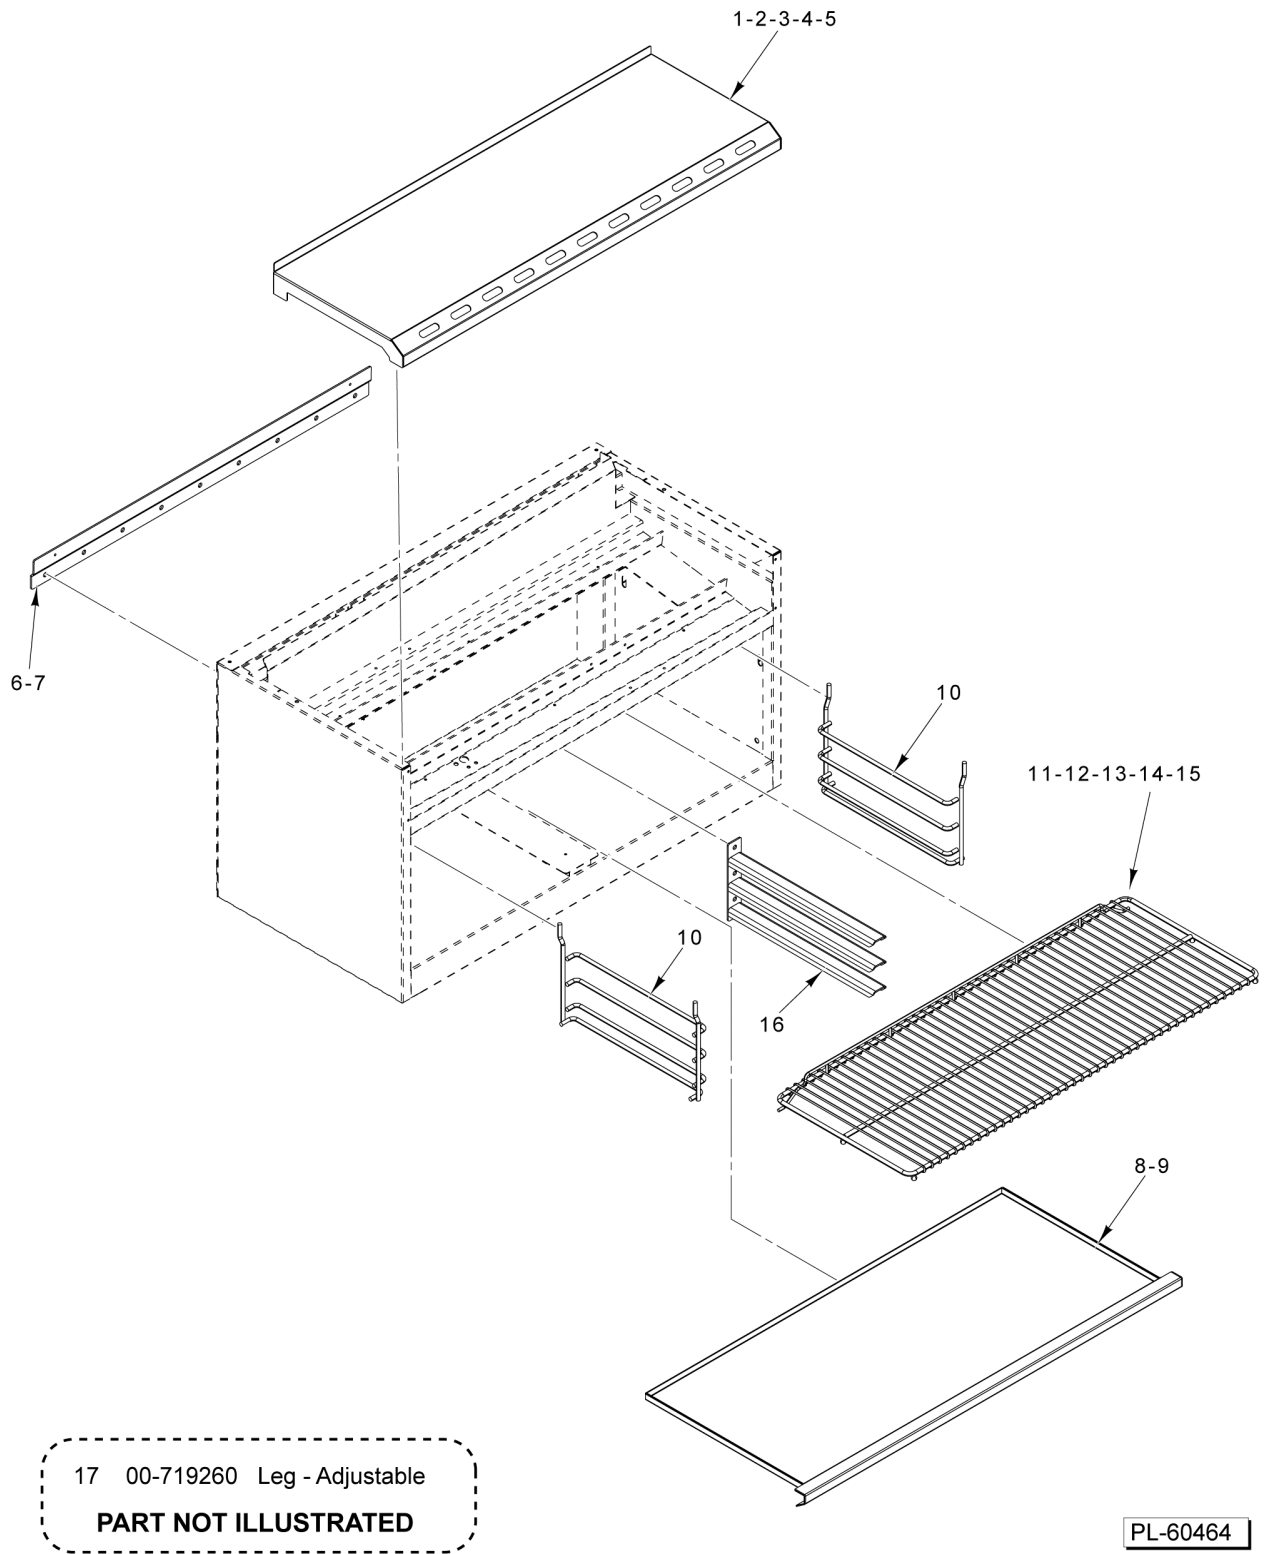

Table of Contents

- 5 PANELS AND RACK
- 7 BURNER AND GAS COMPONENTS

PANELS AND RACK

PANELS AND RACK

ILLUS.	PART NO.	NAME OF PART	AMT.
PL-60464			
1	00-944498-0024	Panel - Top (24 In.).....	1
2	00-944498-0036	Panel - Top (36 In.).....	1
3	00-944498-0048	Panel - Top (48 In.).....	1
4	00-944498-0060	Panel - Top (60 In.).....	1
5	00-944498-0072	Panel - Top (72 In.).....	1
6	00-944491-00002	Bracket - Mounting (20 In.).....	AR
7	00-944491-00001	Bracket - Mounting (32 In.).....	AR
8	00-944496-0036A	Tray - Crumb (36 In.).....	AR
9	00-944496-0024A	Tray - Crumb (24 In.).....	AR
10	00-712378-00001	Guide - Rack Support.....	2
11	00-712300-00001	Rack (24 In.).....	1
12	00-712301-00001	Rack (36 In.).....	1
13	00-712302-00001	Rack (48 In.).....	1
14	00-712303-00001	Rack (60 In.).....	1
15	00-712304-00001	Rack (72 In.).....	1
16	00-944494-0000A	Support - Center Rack (60 In. and 72 In. Models).....	1
17	00-719260	Leg - Adjustable (4 In.).....	1