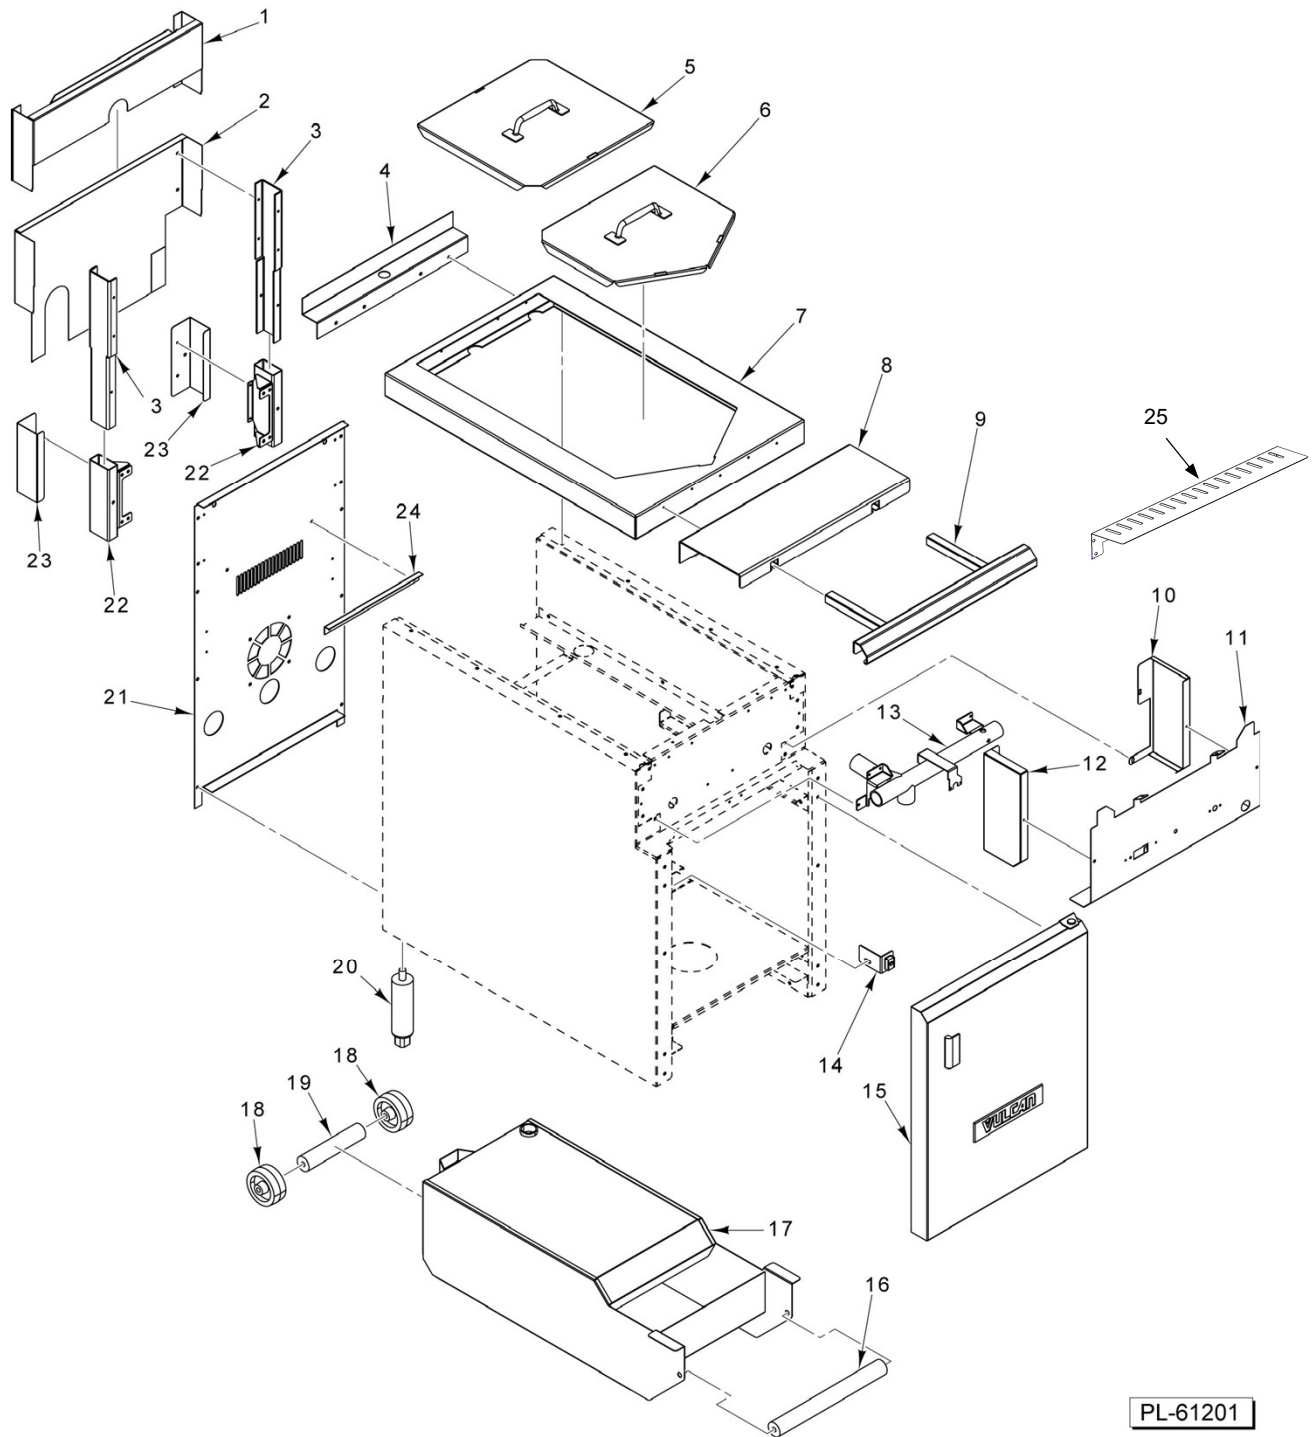

*MUST ALSO ORDER 00-960343-00001 O-RINGS, QTY 2 (NOT SHOWN)

PL-61200

TANK ASSEMBLY (VCS36)

TANK ASSEMBLY (VCS36)

ILLUS. PL-61200	PART NO.	NAME OF PART	AMT.
1	00-960456-00002	Spigot.....	1
2	00-960417-000G1**	Plug - Drain.....	1
3	00-960448-000G1	Tank Assy	1
4		Graphite Pad	6
5	00-960465-00001	Probe - Temp.....	6
6	00-960466-00001	Washer.....	AR
7		Nut M5 x 1.....	AR
8	00-960377-00001	Bracket - Thermostat.....	1
9	00-958827-000G1	Thermostat (High Limit) (With Mounting Plate).....	1
10	00-960398-000G2	Pipe - Drain.....	1
11	00-960463-00002	Hose.....	1
12	00-960407-00001	Mount - Solenoid.....	1
13	00-960453-00001	Solenoid.....	1
14	00-960463-00001	Hose.....	1
15	00-960465-00002	Probe - In-Tank	1
16*	00-960450-00001	Element - Main.....	4
17*	00-960450-00002	Element - Front.....	2

*SEE VCS18/VCS36D FOR LOCATION

**MUST ALSO ORDER 00-960343-00001 O-RINGS, QTY 2 (NOT SHOWN)

PANELS (VCS18)

PANELS (VCS18)

ILLUS. PL-61201	PART NO.	NAME OF PART	AMT.
1	00-960411-00001	Backsplash.....	1
2	00-957163-00001	Shield - Heat.....	1
3	00-497998-00001	Channel.....	2
4	00-960405-00001	Mount - Faucet.....	1
5	00-960381-000G2	Cover Assy. (Rear).....	1
6	00-960381-000G1	Cover Assy. (Front).....	1
7	00-960394-000G1	Frame Assy. - Tank.....	1
8	00-958637-000G3	Cover - Front.....	1
9	00-958638-000G1	Rail Assy.....	1
10	00-960339-00001	Bracket.....	1
11	00-960409-000G1	Cover - Manifold Assy.....	1
12	00-960339-00002	Bracket.....	1
13	00-960467-00G18	Manifold (18 In.) (Optional).....	1
14	00-960415-000G1	Magnet Plate Assy.....	1
15	00-960460-000G1	Door (18 In.) (RH).....	1
16	00-960379-00001	Handle.....	1
17	00-960386-000G1	Drain Caddy (Optional).....	1
18	00-960378-00001	Wheel.....	2
19	00-960379-00002	Handle.....	1
20	00-413112-00007	Leg - Screw-in Mount (6-1/4 In.) (SST).....	4
21	00-960392-00001	Panel - Rear.....	1
22	00-497987-000G1	Bracket.....	2
23	00-499037-00001	Trim - Rear.....	2
24	00-960396-00001	Support - Rear.....	1
25	00-960345-00001	Drip Shield.....	1