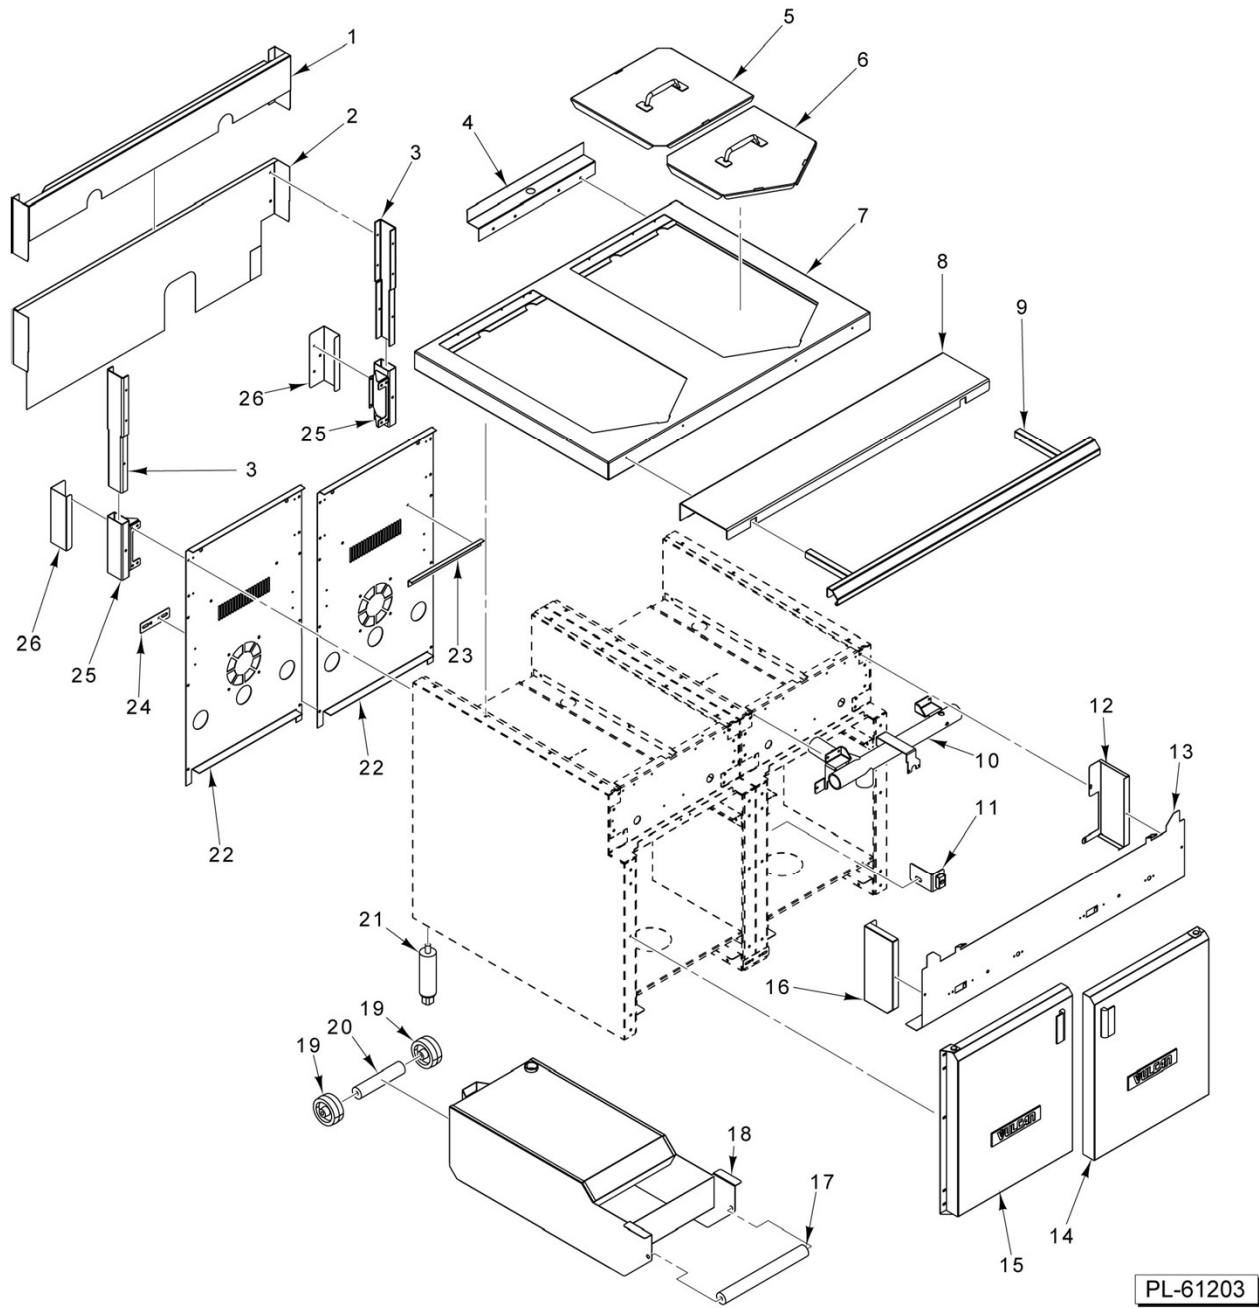

PANELS (VCS36D)

PANELS (VCS36D)

ILLUS. PL-61203	PART NO.	NAME OF PART	AMT.
1	00-960411-00002	Backsplash.....	1
2	00-497996-00001	Shield - Heat.....	1
3	00-497998-00001	Channel.....	2
4	00-960405-00001	Mount - Faucet.....	1
5	00-960381-000G2	Cover Assy.....	2
6	00-960381-000G1	Cover Assy.....	2
7	00-960394-000G3	Tank Frame Assy.....	1
8	00-957236-000G3	Cover - Front.....	1
9	00-957239-000G1	Front Top Slide Rail Assy.....	1
10	00-960467-00G18	Manifold (18 In.) (Optional).....	2
11	00-960415-000G1	Magnet Plate Assy.....	2
12	00-960339-00001	Bracket.....	1
13	00-960409-000G3	Manifold Cover Assy.....	1
14	00-960460-000G1	Door (18 In.) (RH).....	1
15	00-960460-000G2	Door (18 In.) (LH).....	1
16	00-960339-00002	Bracket.....	1
17	00-960379-00001	Handle.....	2
18	00-960386-000G1	Drain Caddy (Optional).....	2
19	00-960378-00001	Wheel.....	4
20	00-960379-00002	Handle.....	2
21	00-413112-00007	Leg - Screw-in Mount (6-1/4 In.) (SST).....	8
22	00-960392-00001	Panel - Rear.....	2
23	00-960396-00001	Support - Rear.....	2
24	00-960416-00001	Plate - Splice.....	1
25	00-497987-000G1	Bracket.....	2
26	00-499037-00001	Trim - Rear.....	2