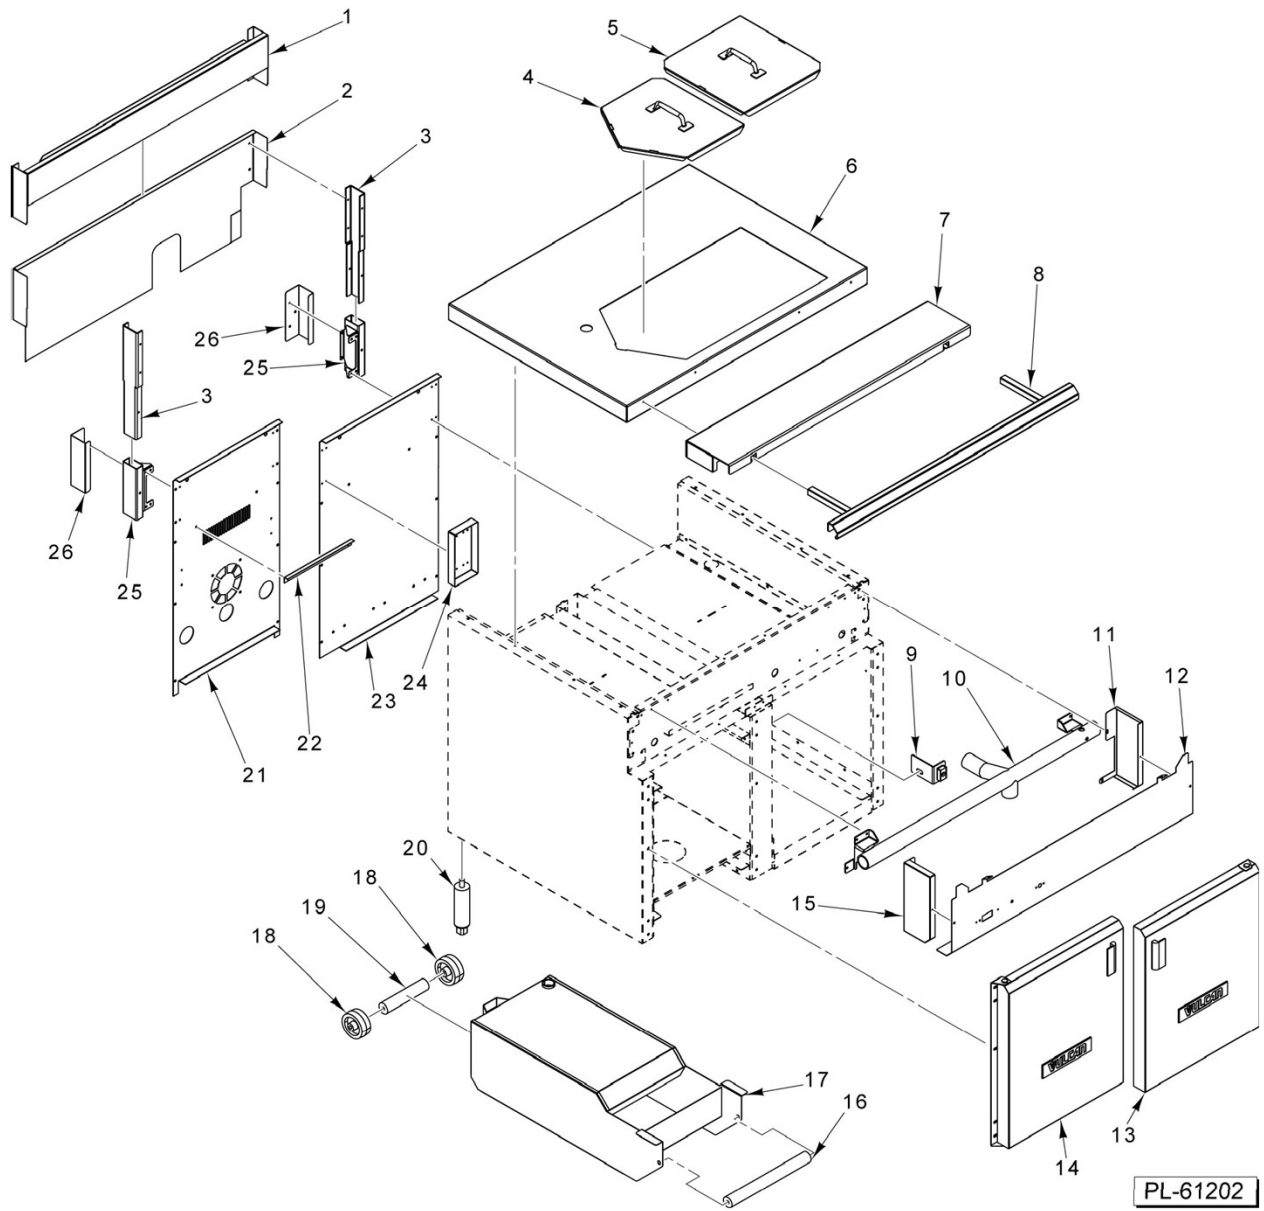

*SEE VCS18/VCS36D FOR LOCATION

**MUST ALSO ORDER 00-960343-00001 O-RINGS, QTY 2 (NOT SHOWN)

PANELS (VCS18)

PANELS (VCS18)

ILLUS. PL-61201	PART NO.	NAME OF PART	AMT.
1	00-960411-00001	Backsplash.....	1
2	00-957163-00001	Shield - Heat.....	1
3	00-497998-00001	Channel.....	2
4	00-960405-00001	Mount - Faucet.....	1
5	00-960381-000G2	Cover Assy. (Rear).....	1
6	00-960381-000G1	Cover Assy. (Front).....	1
7	00-960394-000G1	Frame Assy. - Tank.....	1
8	00-958637-000G3	Cover - Front.....	1
9	00-958638-000G1	Rail Assy.....	1
10	00-960339-00001	Bracket.....	1
11	00-960409-000G1	Cover - Manifold Assy.....	1
12	00-960339-00002	Bracket.....	1
13	00-960467-00G18	Manifold (18 In.) (Optional).....	1
14	00-960415-000G1	Magnet Plate Assy.....	1
15	00-960460-000G1	Door (18 In.) (RH).....	1
16	00-960379-00001	Handle.....	1
17	00-960386-000G1	Drain Caddy (Optional).....	1
18	00-960378-00001	Wheel.....	2
19	00-960379-00002	Handle.....	1
20	00-413112-00007	Leg - Screw-in Mount (6-1/4 In.) (SST).....	4
21	00-960392-00001	Panel - Rear.....	1
22	00-497987-000G1	Bracket.....	2
23	00-499037-00001	Trim - Rear.....	2
24	00-960396-00001	Support - Rear.....	1
25	00-960345-00001	Drip Shield.....	1