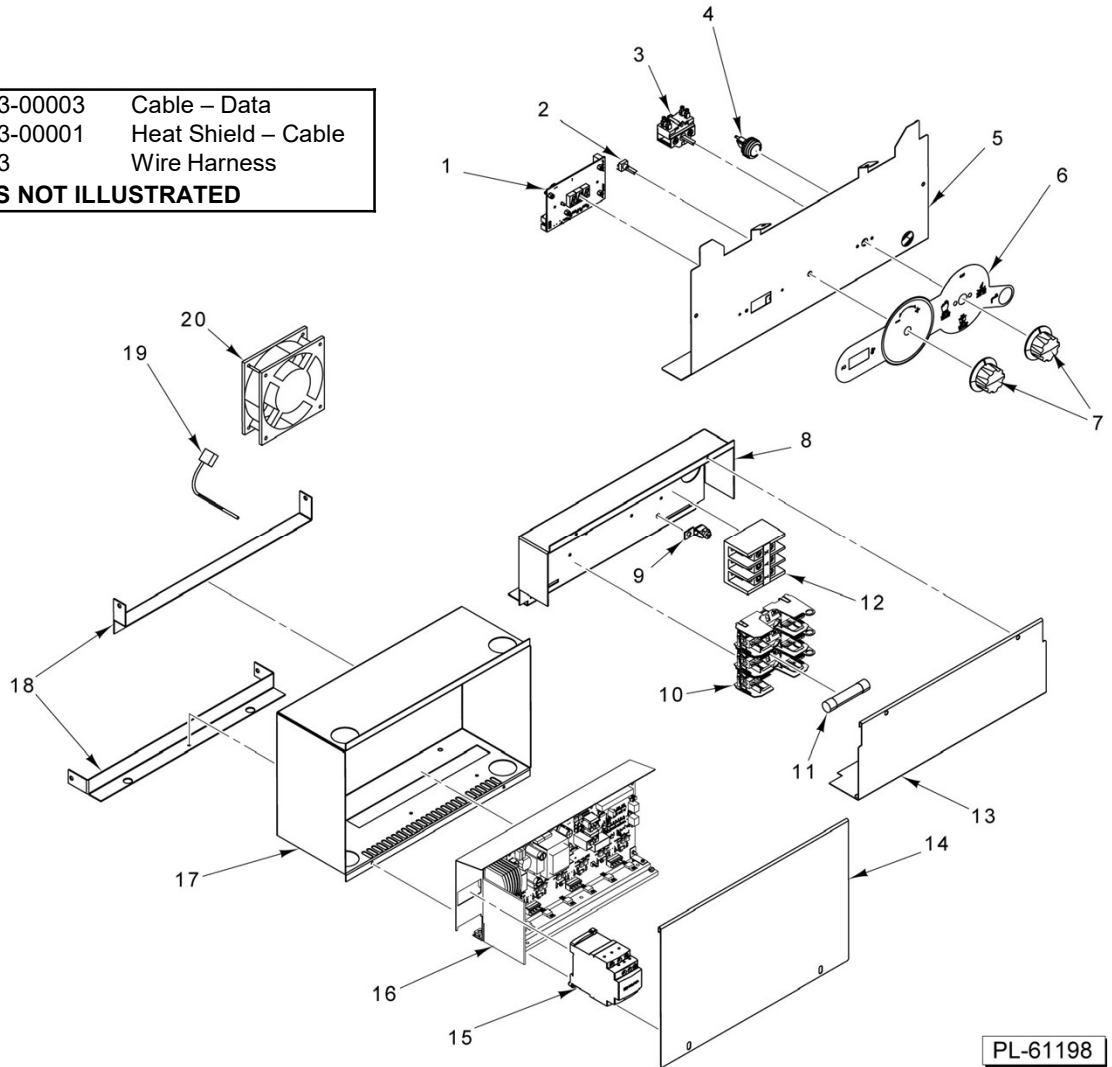

CATALOG OF REPLACEMENT PARTS

VCS MULTIFUNCTION COOKER HEAVY DUTY RANGE

VCS18 *ML-137003-00018*
VCS36 *ML-137003-00036*
VCS36D *ML-137003-0036D*

TECHNICAL SERVICE AND PARTS ASSISTANCE 1-800-814-2028

Vulcan is a division of ITW Food Equipment Group | 3600 North Point Blvd., Baltimore, MD 21222

F-43360 (06-23)

Table of Contents

5	ELECTRICAL COMPONENTS
7	TANK ASSEMBLY (VCS18/VCS36D)
9	TANK ASSEMBLY (VCS36)
11	PANELS (VCS18)
13	PANELS (VCS36)
15	PANELS (VCS36D)

21	00-960373-00003	Cable – Data
22	00-960473-00001	Heat Shield – Cable
23	00-962683	Wire Harness
PARTS NOT ILLUSTRATED		

TANK ASSEMBLY (VCS18/VCS36D)

TANK ASSEMBLY (VCS18/VCS36D)

ILLUS.	PART NO.	NAME OF PART	AMT.
PL-61199			
1	00-960417-000G1*	Plug - Drain.....	1
2	00-960448-000G1	Tank Assy	1
3	00-960398-000G3	Drain Pipe.....	1
4	00-958827-000G1	Thermostat (High Limit) (With Mounting Plate).....	1
5		Nut M5 x 1.....	AR
6	00-960377-00001	Bracket - Thermostat.....	1
7	00-960466-00001	Washer.....	AR
8		Graphite Pad	6
9	00-960465-00001	Probe - Temp.....	6
10	00-960463-00002	Hose.....	1
11	00-960407-00001	Mount - Solenoid.....	1
12	00-960453-00001	Solenoid.....	1
13	00-960463-00001	Hose.....	1
14	00-960456-00001	Spigot.....	1
15	00-960465-00002	Probe - In-Tank	1
16	00-960450-00001	Element - Main.....	4
17	00-960450-00002	Element - Front.....	2