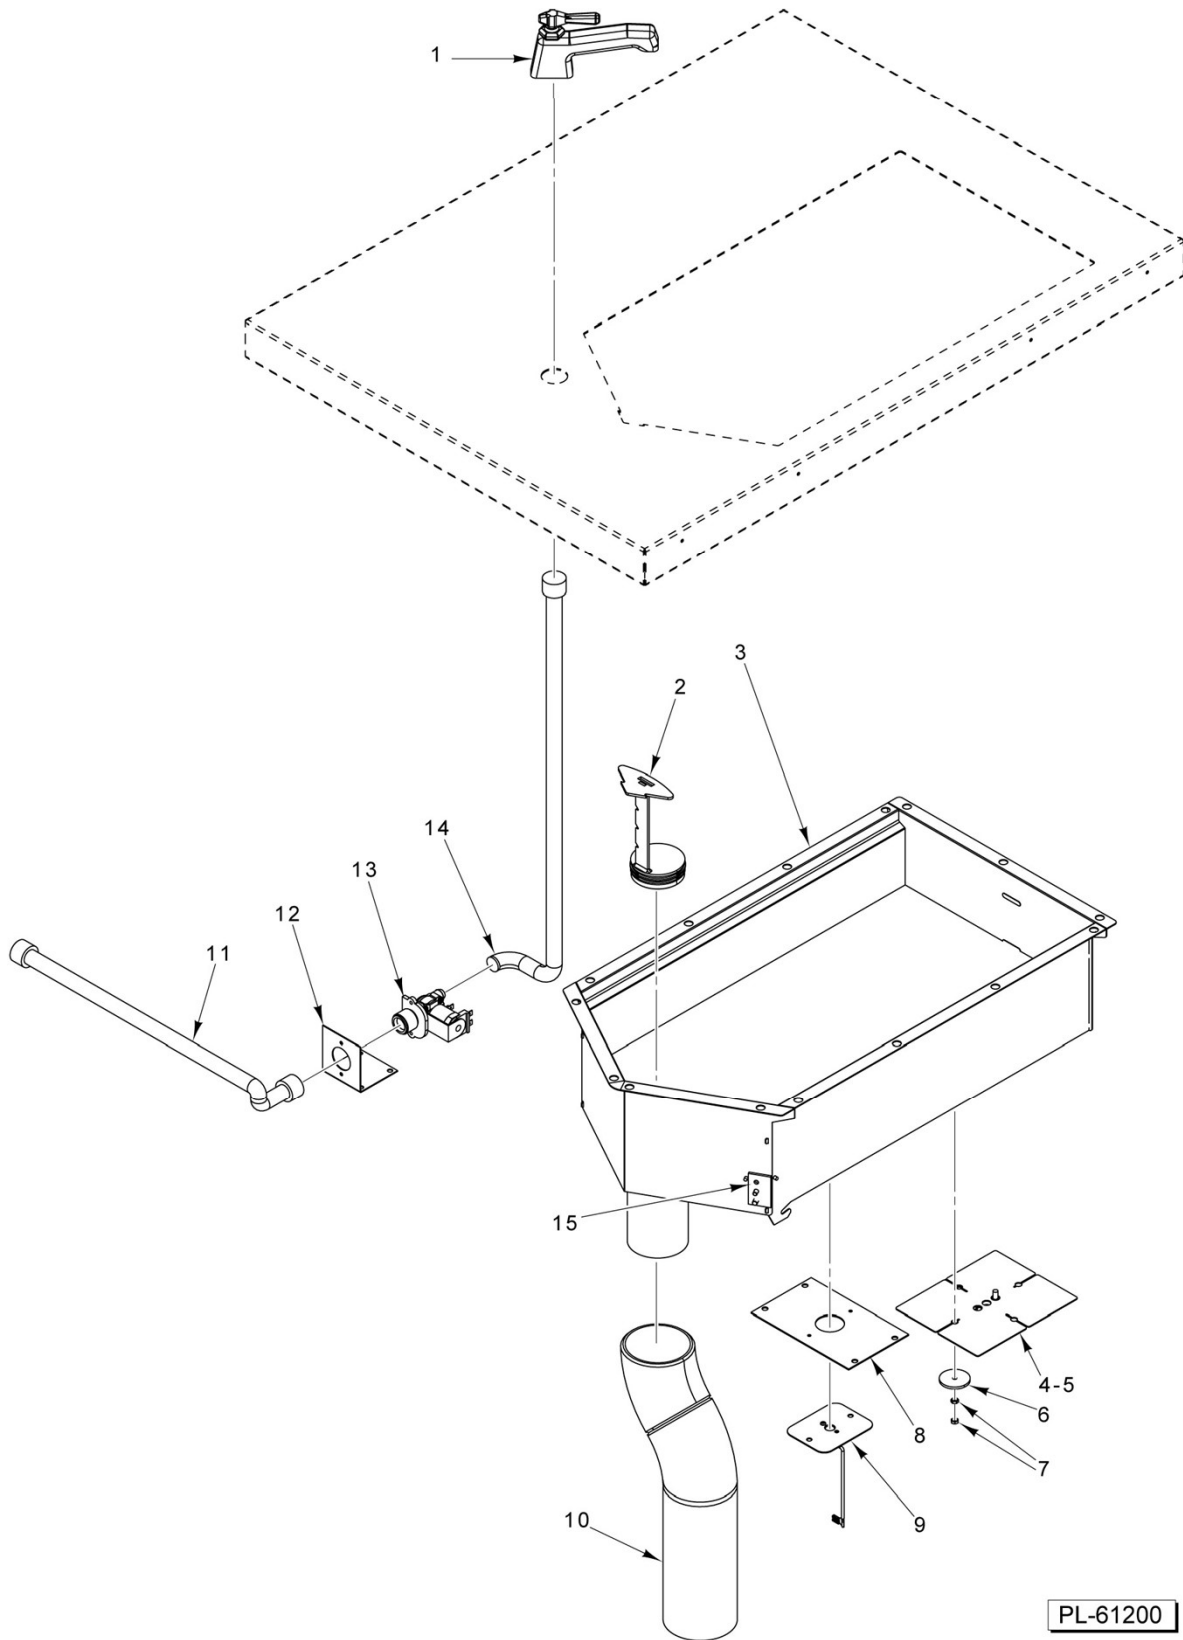

PL-61200

TANK ASSEMBLY (VCS36)

TANK ASSEMBLY (VCS36)

ILLUS. PL-61200	PART NO.	NAME OF PART	AMT.
1	00-960456-00002	Spigot.....	1
2	00-960417-000G1**	Plug - Drain.....	1
3	00-960448-000G1	Tank Assy	1
4		Graphite Pad	6
5	00-960465-00001	Probe - Temp.....	6
6	00-960466-00001	Washer.....	AR
7		Nut M5 x 1.....	AR
8	00-960377-00001	Bracket - Thermostat.....	1
9	00-958827-000G1	Thermostat (High Limit) (With Mounting Plate).....	1
10	00-960398-000G2	Pipe - Drain.....	1
11	00-960463-00002	Hose.....	1
12	00-960407-00001	Mount - Solenoid.....	1
13	00-960453-00001	Solenoid.....	1
14	00-960463-00001	Hose.....	1
15	00-960465-00002	Probe - In-Tank	1
16*	00-960450-00001	Element - Main.....	4
17*	00-960450-00002	Element - Front.....	2

*SEE VCS18/VCS36D FOR LOCATION

**MUST ALSO ORDER 00-960343-00001 O-RINGS, QTY 2 (NOT SHOWN)