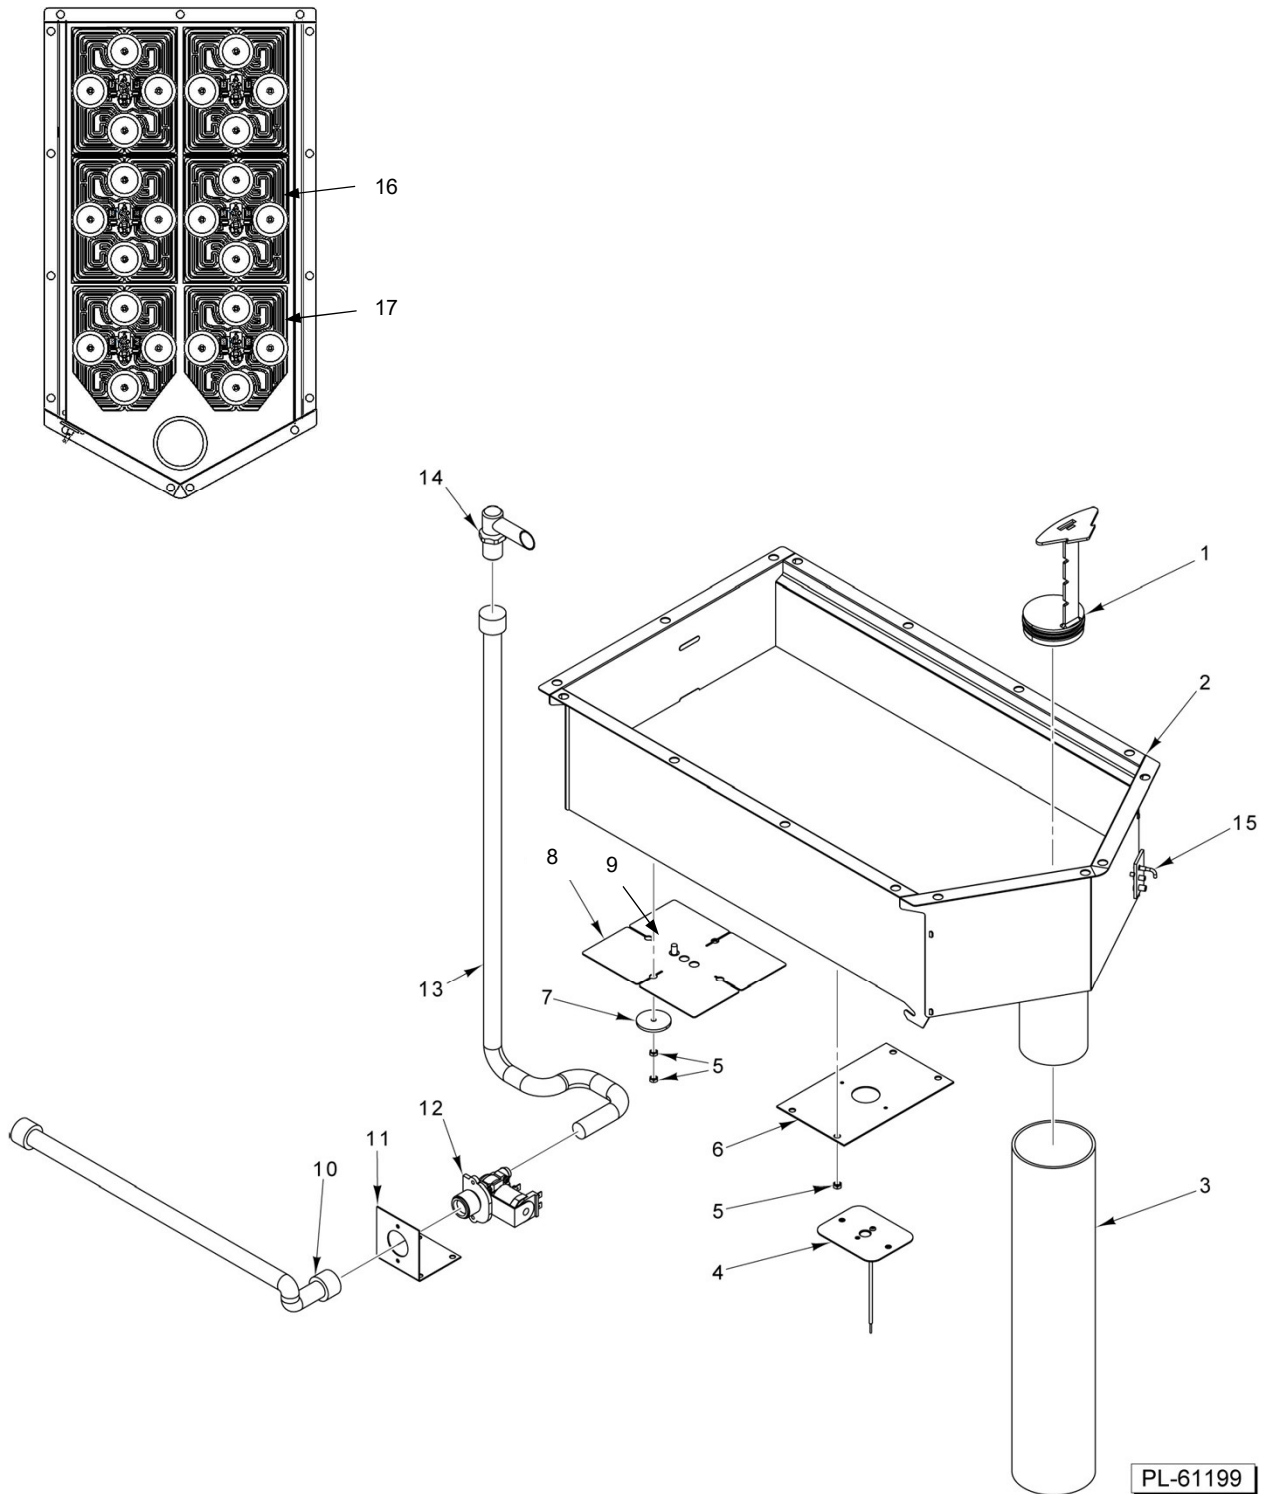

F-43360 (06-23)

Table of Contents

5	ELECTRICAL COMPONENTS
7	TANK ASSEMBLY (VCS18/VCS36D)
9	TANK ASSEMBLY (VCS36)
11	PANELS (VCS18)
13	PANELS (VCS36)
15	PANELS (VCS36D)

21	00-960373-00003	Cable – Data
22	00-960473-00001	Heat Shield – Cable
23	00-962683	Wire Harness
PARTS NOT ILLUSTRATED		

ELECTRICAL COMPONENTS

ELECTRICAL COMPONENTS

ILLUS.	PART NO.	NAME OF PART	AMT.
PL-61198			
1	00-960452-000G1	Board - Fascia.....	1
2	00-960458-00001	Potentiometer - Temperature Selector.....	1
3	00-960457-00001	Switch - Selector.....	1
4	00-960731	Button - Switch.....	1
5	00-960409-000G1	Cover - Manifold Assy.....	1
6	00-960383-00001	Overlay - Control.....	1
7	00-960329-00001	Knob.....	2
8	00-960399-00001	Enclosure - Terminal Block.....	1
9	00-417856-00001	Lug - Grounding (With Set Screw).....	1
10	00-960454-00001	Block - Fuse.....	1
11	00-960455-00001	Fuse (40 Amp.).....	3
12	00-410472-00008	Block - Terminal (3-Pole).....	1
13	00-960404-00001	Cover - Terminal Block.....	1
14	00-960402-00001	Cover - Control.....	1
15	00-960408-00001	Contactora.....	1
16	00-960451-000G1	Board - Relay	1
17	00-960401-00001	Enclosure - Control.....	1
18	00-960412-00001	Support - Control.....	2
19	00-960836	Cord - Fan.....	1
20	00-960832	Fan (240 V.).....	1
21	00-960373-00003	Cable - Data.....	1
22	00-960473-00001	Heat Shield - Cable.....	1
23	00-962683	Wire Harness.....	1