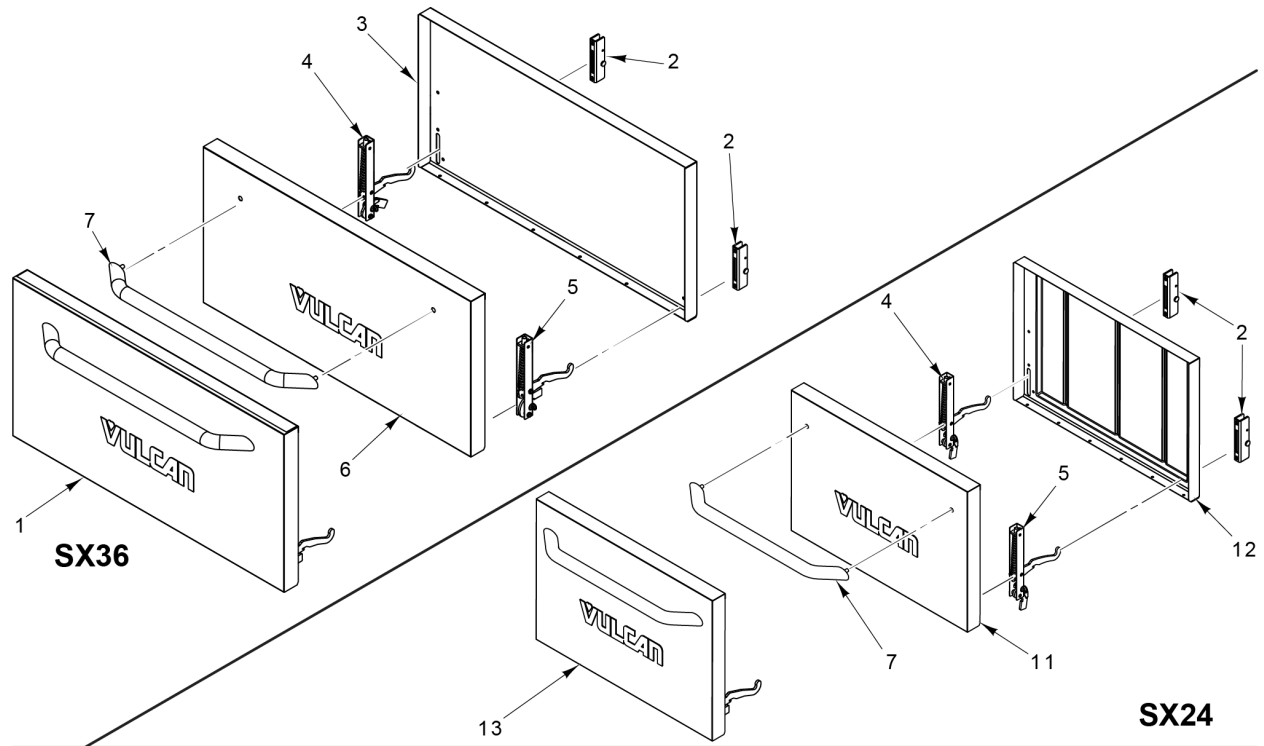

CATALOG OF REPLACEMENT PARTS

Vulcan SX24/SX36/SX60/SX60F Range

Table of Contents

5	DOOR
7	COVERS (SX24)
9	COVERS (SX36)
11	COVERS (SX60 / SX60F)
13	OVEN
15	PIPING
17	TUBING
19	GRIDDLE

PL-65027

DOOR

DOOR

ILLUS.	PART NO.	NAME OF PART	AMT.
PL-65027			
1	00-922490-0036A	Door Assy. (SX36A).....	1
2	00-961331-00003	Stop - Door Hinge.....	2
3	00-922447-00036	Liner - Door (SX36).....	1
4	00-961331-00002	Hinge - LH Door.....	1
5	00-961331-00001	Hinge - RH Door.....	1
6	00-922441-00036	Panel - Door Outside (SX36).....	1
7	00-922423	Handle - Door.....	1
8	00-922490-0060A	Door Assy. (SX60).....	1
9	00-922447-00060	Liner - Door (SX60).....	1
10	00-922441-00060	Panel - Door Outside (SX60).....	1
11	00-922441-00024	Panel - Door Outside (SX24).....	1
12	00-922447-0024A	Liner - Door (SX24).....	1
13	00-922490-0024A	Door Assy. (SX24).....	1

* Must also order part number 00-922448 insert core

PL-65028

COVERS (SX36)

COVERS (SX36)

ILLUS.	PART NO.	NAME OF PART	AMT.
PL-65028			
1	00-922436-00036	Riser - Back (Back Panel) (SX36).....	1
2	00-922438	Support - Back Riser.....	2
3	00-922437-00036	Riser - Back (Front Panel) (SX36).....	1
4	00-925000	Grate.....	6
5	00-922439-00036	Cover - Shelf (SX36).....	1
6	00-922440-00002	Panel - LH Side (SX36).....	1
7	00-922421	Plate - Dial.....	1
*8	00-961412	Knob - Oven.....	1
9	00-961411	Knob - Open Top Burner.....	6
10	00-922446-00036	Panel - Front (SX36).....	1
11	00-922440-00001	Panel - RH Side (SX36).....	1
12	00-922435-00036	Panel - Kick (SX36).....	1
13	00-413112-00012	Leg - Plate Mount (6 In.).....	4
14	00-922431	Crumb Tray Assy. (SX36).....	1