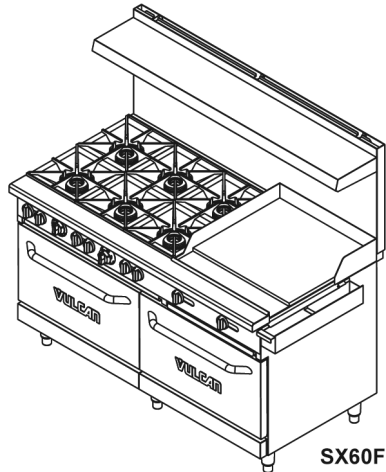

CATALOG OF REPLACEMENT PARTS

Vulcan SX24/SX36/SX60/SX60F Range

Table of Contents

5	DOOR
7	COVERS (SX24)
9	COVERS (SX36)
11	COVERS (SX60 / SX60F)
13	OVEN
15	PIPING
17	TUBING
19	GRIDDLE

PL-65027

DOOR

DOOR

ILLUS.	PART NO.	NAME OF PART	AMT.
PL-65027			
1	00-922490-0036A	Door Assy. (SX36A).....	1
2	00-961331-00003	Stop - Door Hinge.....	2
3	00-922447-00036	Liner - Door (SX36).....	1
4	00-961331-00002	Hinge - LH Door.....	1
5	00-961331-00001	Hinge - RH Door.....	1
6	00-922441-00036	Panel - Door Outside (SX36).....	1
7	00-922423	Handle - Door.....	1
8	00-922490-0060A	Door Assy. (SX60).....	1
9	00-922447-00060	Liner - Door (SX60).....	1
10	00-922441-00060	Panel - Door Outside (SX60).....	1
11	00-922441-00024	Panel - Door Outside (SX24).....	1
12	00-922447-0024A	Liner - Door (SX24).....	1
13	00-922490-0024A	Door Assy. (SX24).....	1

PL-61602

COVERS (SX24)

COVERS (SX24)

ILLUS.	PART NO.	NAME OF PART	AMT.
PL-61602			
1	00-922481	Riser - Back (Back Panel) (SX24).....	1
2	00-922438	Support - Back Riser.....	2
3	00-922480	Riser - Back (Front Panel) (SX24).....	1
4	00-925000	Grate - Front.....	4
5	00-922482	Cover - Shelf (SX24).....	1
6	00-922494	Panel - Side (LH) (SX24).....	1
7	00-922421	Plate - Dial.....	1
*8	00-961412	Knob - Oven.....	1
9	00-961411	Knob - Open Top Burner.....	4
10	00-922478	Panel - Front (SX24).....	1
11	00-922493	Panel - Side (RH) (SX24).....	1
12	00-922483	Panel - Kick (SX24).....	1
13	00-413112-00012	Leg - Plate Mount (6 In.).....	4
14	00-922431-00024	Crumb Tray Assy. (SX24).....	1