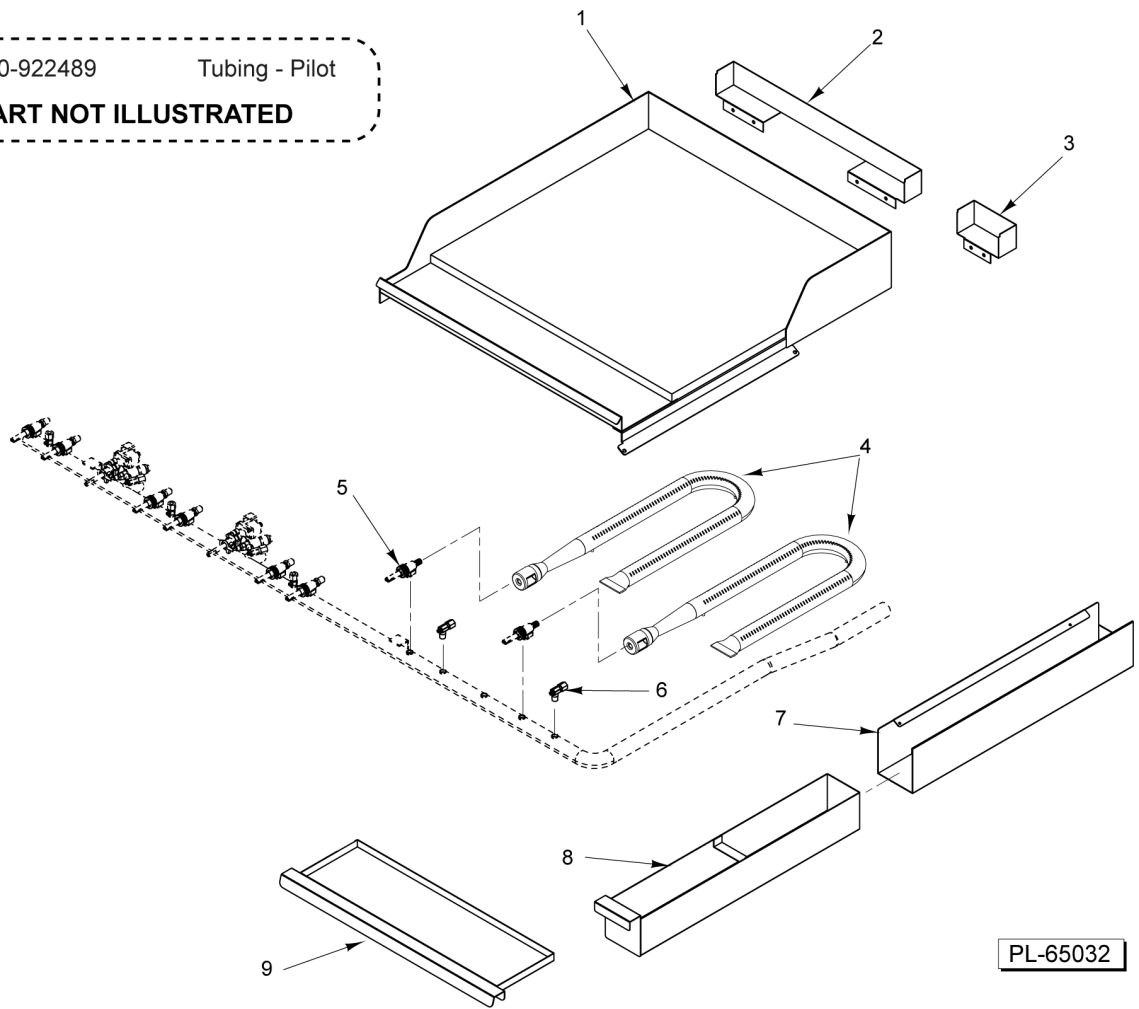

10 00-922489 Tubing - Pilot
PART NOT ILLUSTRATED

PL-65032

GRIDDLE

GRIDDLE

ILLUS.	PART NO.	NAME OF PART	AMT.
PL-65032			
1	00-922434-0000A	Griddle Plate Assy.....	1
2	00-922444-00002	Box - Griddle Flue (Large).....	1
3	00-922444-00001	Box - Griddle Flue (Small).....	1
4	00-961413	Burner - Griddle.....	2
5	00-961329	Valve - Gas.....	2
6	00-922430	Valve - Griddle Burner Pilot.....	2
7	00-922443	Support - Griddle Front Crumb Tray.....	1
8	00-922433	Griddle Tray Assy.....	1
9	00-922445	Tray - Griddle Front Crumb.....	1
10	00-922489	Tubing - Pilot.....	AR