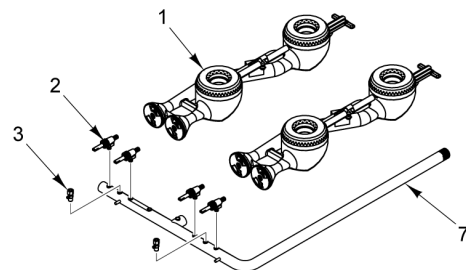

* Must also order part number 00-922448 insert core

OVEN

OVEN

ILLUS.	PART NO.	NAME OF PART	AMT.
PL-65030			
1	00-961330	Thermostat - SABAF.....	1
2	00-922425	Support - Oven Rack.....	2
3	00-922424	Rack - Oven.....	1
4	00-922424-00024	Rack - Oven (SX24).....	1
5	00-922429	Tray - Porcelian Oven.....	1
6	00-922429-00024	Tray - Porcelian Oven (SX24).....	1
7	00-962617-00001	V Baffle (SX24).....	1
8	00-962617-00002	V Baffle.....	1
9	00-961332	Burner - Oven.....	1
10	00-412788-00060	Thermocouple.....	1
11	00-412787-00001	Pilot - Oven (NAT) (#18) (Before May 2021).....	1
12	00-412787-00003	Pilot - Oven (NAT) (#16) (From May 2021 to November 2021).....	1
13	00-922452-00003	Pilot - Oven (NAT) (#16) (6 mm) (Starting November 2021).....	1
14	00-412787-00002	Pilot - Oven (LP) (Before November 2021).....	1
15	00-922452-00002	Pilot - Oven (LP) (6 mm) (Starting November 2021).....	1

8 00-922491 Tubing - Pilot
PART NOT ILLUSTRATED

SX60F

SX60

SX36

SX24

PL-65031

PIPING

PIPING

ILLUS.	PART NO.	NAME OF PART	AMT.
PL-65031			
1	00-928014-0000A	Open Top Burner.....	AR
2	00-961329	Valve - Gas.....	AR
3	00-922422	Valve - Open Top Pilot.....	AR
4	00-922426	Manifold (SX60F).....	1
5	00-922428	Manifold - Gas (SX60).....	1
6	00-922427	Manifold - Gas (SX36).....	1
7		Manifold - Gas (SX24).....	1
8	00-922491	Tubing - Pilot.....	AR