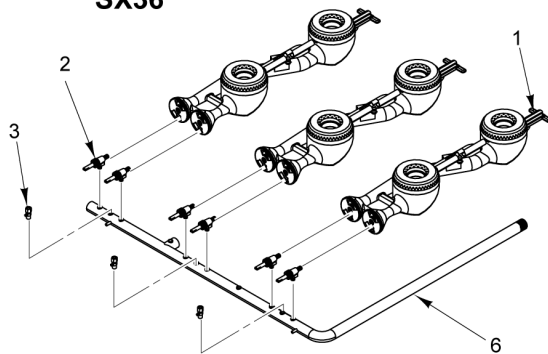

* Must also order part number 00-922448 insert core

OVEN

OVEN

ILLUS.	PART NO.	NAME OF PART	AMT.
PL-65030			
1	00-961330	Thermostat - SABAF.....	1
2	00-922425	Support - Oven Rack.....	2
3	00-922424	Rack - Oven.....	1
4	00-922424-00024	Rack - Oven (SX24).....	1
5	00-922429	Tray - Porcelian Oven.....	1
6	00-922429-00024	Tray - Porcelian Oven (SX24).....	1
7	00-962617-00001	V Baffle (SX24).....	1
8	00-962617-00002	V Baffle.....	1
9	00-961332	Burner - Oven.....	1
10	00-412788-00060	Thermocouple.....	1
11	00-412787-00001	Pilot - Oven (NAT) (#18) (Before May 2021).....	1
12	00-412787-00003	Pilot - Oven (NAT) (#16) (From May 2021 to November 2021).....	1
13	00-922452-00003	Pilot - Oven (NAT) (#16) (6 mm) (Starting November 2021).....	1
14	00-412787-00002	Pilot - Oven (LP) (Before November 2021).....	1
15	00-922452-00002	Pilot - Oven (LP) (6 mm) (Starting November 2021).....	1

8 00-922491 Tubing - Pilot
PART NOT ILLUSTRATED

SX60F

SX60

SX36

SX24

PL-65031

PIPING

PIPING

ILLUS.	PART NO.	NAME OF PART	AMT.
PL-65031			
1	00-928014-0000A	Open Top Burner.....	AR
2	00-961329	Valve - Gas.....	AR
3	00-922422	Valve - Open Top Pilot.....	AR
4	00-922426	Manifold (SX60F).....	1
5	00-922428	Manifold - Gas (SX60).....	1
6	00-922427	Manifold - Gas (SX36).....	1
7		Manifold - Gas (SX24).....	1
8	00-922491	Tubing - Pilot.....	AR