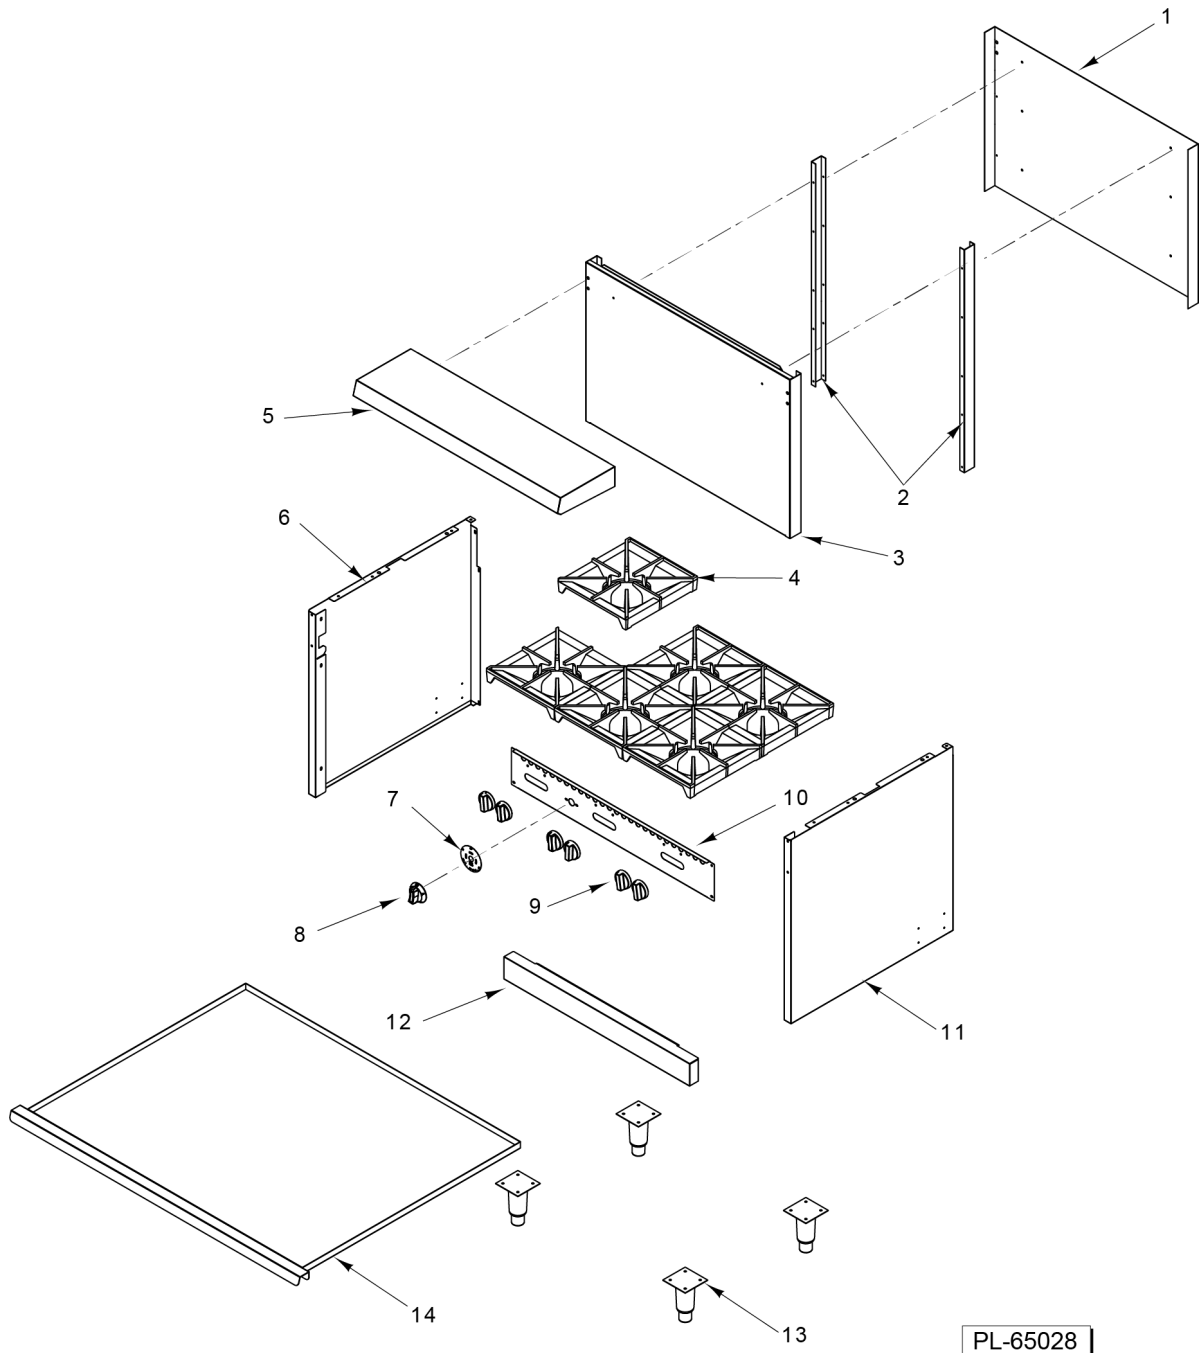

PL-65028

COVERS (SX36)

COVERS (SX36)

ILLUS.	PART NO.	NAME OF PART	AMT.
PL-65028			
1	00-922436-00036	Riser - Back (Back Panel) (SX36).....	1
2	00-922438	Support - Back Riser.....	2
3	00-922437-00036	Riser - Back (Front Panel) (SX36).....	1
4	00-925000	Grate.....	6
5	00-922439-00036	Cover - Shelf (SX36).....	1
6	00-922440-00002	Panel - LH Side (SX36).....	1
7	00-922421	Plate - Dial.....	1
*8	00-961412	Knob - Oven.....	1
9	00-961411	Knob - Open Top Burner.....	6
10	00-922446-00036	Panel - Front (SX36).....	1
11	00-922440-00001	Panel - RH Side (SX36).....	1
12	00-922435-00036	Panel - Kick (SX36).....	1
13	00-413112-00012	Leg - Plate Mount (6 In.).....	4
14	00-922431	Crumb Tray Assy. (SX36).....	1

* Must also order part number 00-922448 insert core