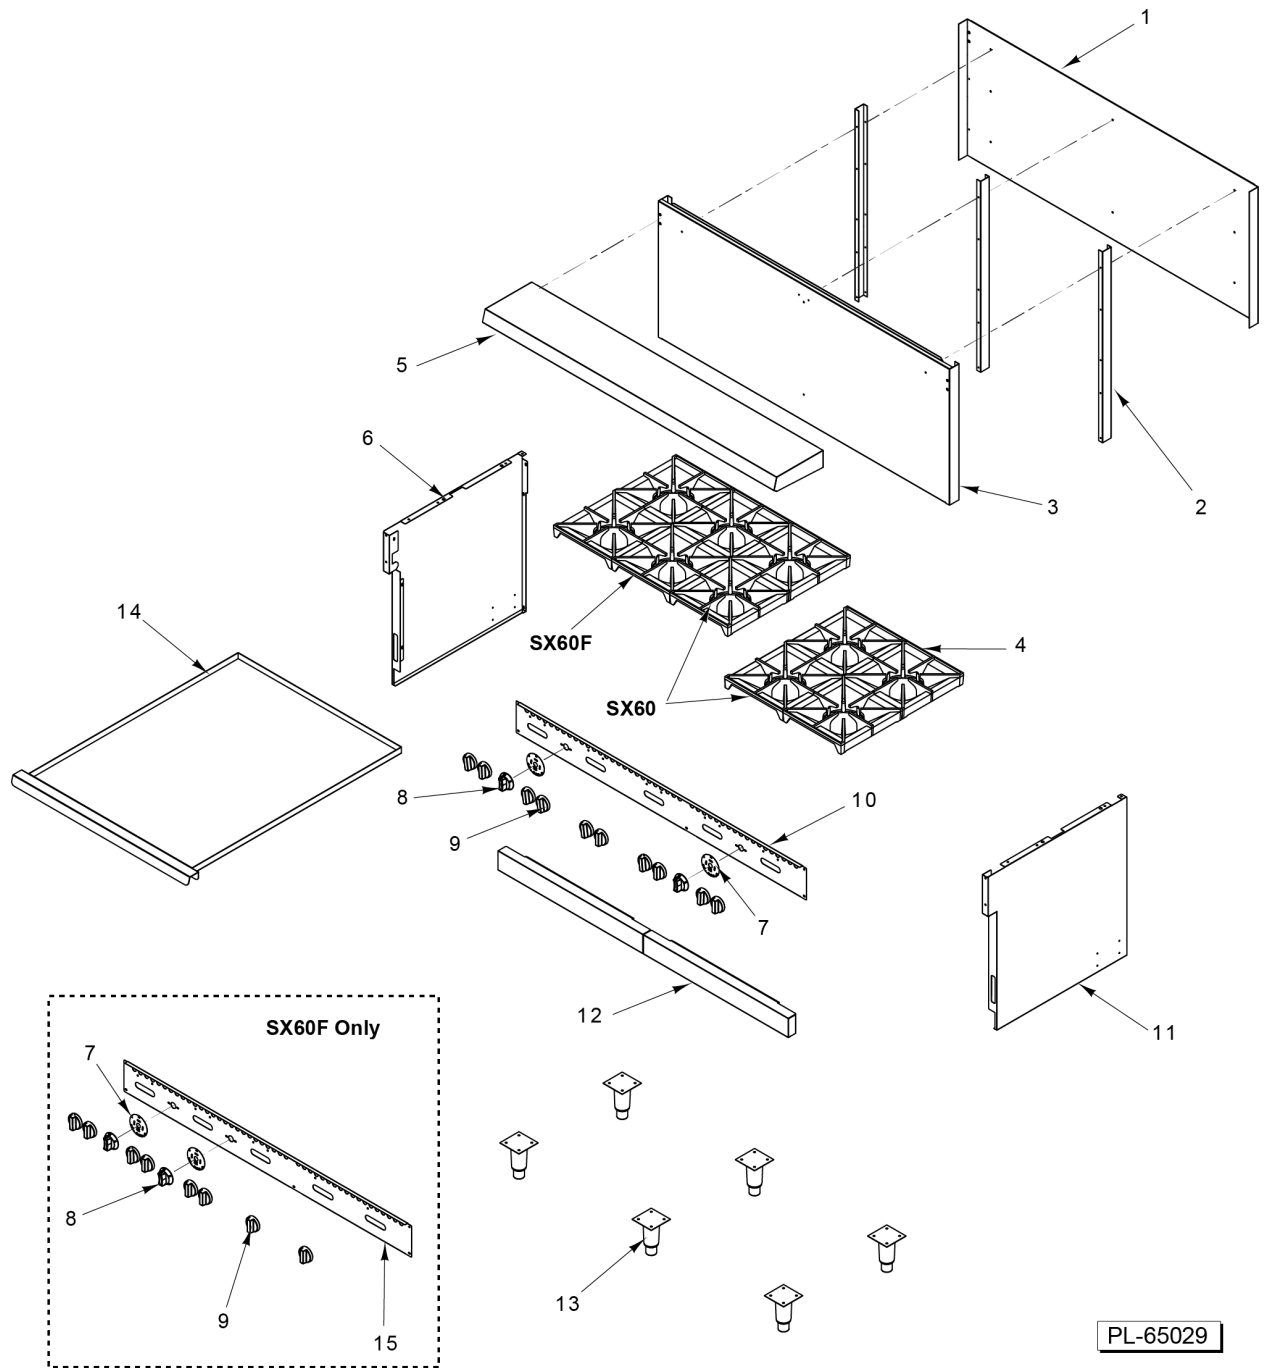

* Must also order part number 00-922448 insert core

PL-65028

COVERS (SX36)

COVERS (SX36)

ILLUS.	PART NO.	NAME OF PART	AMT.
PL-65028			
1	00-922436-00036	Riser - Back (Back Panel) (SX36).....	1
2	00-922438	Support - Back Riser.....	2
3	00-922437-00036	Riser - Back (Front Panel) (SX36).....	1
4	00-925000	Grate.....	6
5	00-922439-00036	Cover - Shelf (SX36).....	1
6	00-922440-00002	Panel - LH Side (SX36).....	1
7	00-922421	Plate - Dial.....	1
*8	00-961412	Knob - Oven.....	1
9	00-961411	Knob - Open Top Burner.....	6
10	00-922446-00036	Panel - Front (SX36).....	1
11	00-922440-00001	Panel - RH Side (SX36).....	1
12	00-922435-00036	Panel - Kick (SX36).....	1
13	00-413112-00012	Leg - Plate Mount (6 In.).....	4
14	00-922431	Crumb Tray Assy. (SX36).....	1

* Must also order part number 00-922448 insert core

**COVERS
(SX60 / SX60F)**

**COVERS
(SX60 / SX60F)**

ILLUS.	PART NO.	NAME OF PART	AMT.
PL-65029			
1	00-922436-00060	Riser - Back (Back Panel) (SX60).....	1
2	00-922438	Support - Back Riser.....	3
3	00-922437-00060	Riser - Back (Front Panel (SX60).....	1
4	00-925000	Grate.....	AR
5	00-922439-00060	Cover - Shelf (SX60).....	1
6	00-922442-00002	Panel - LH Side (SX60).....	1
7	00-922421	Plate - Dial.....	AR
*8	00-961412	Knob - Oven.....	2
9	00-961411	Knob - Open Top Burner.....	AR
10	00-922446-00060	Panel - Front (SX60).....	1
11	00-922442-00001	Panel - RH Side (SX60).....	1
12	00-922435-00060	Panel - Kick (SX60).....	2
13	00-413112-00012	Leg - Plate Mount (6 In.).....	6
14	00-922432	Crumb Tray Assembly (SX60).....	2
15	00-922446-0060F	Panel - Front (SX60F).....	AR