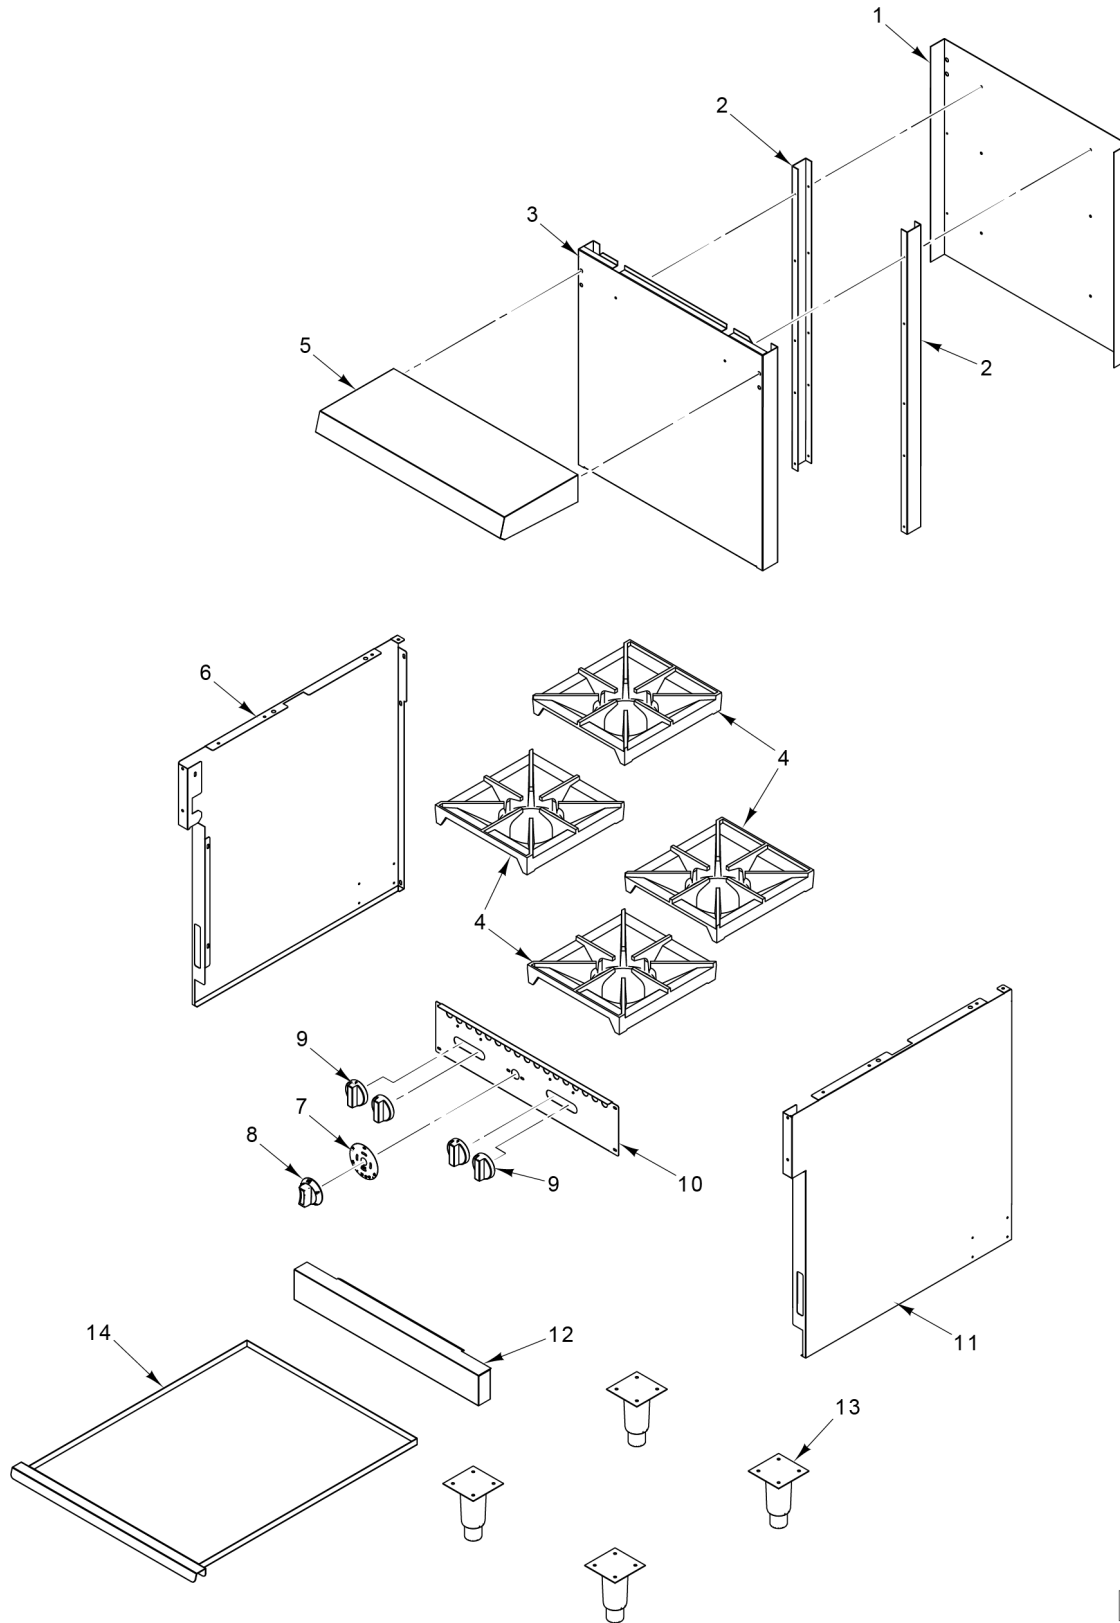

CATALOG OF REPLACEMENT PARTS

Vulcan SX24/SX36/SX60/SX60F Range

Table of Contents

5	DOOR
7	COVERS (SX24)
9	COVERS (SX36)
11	COVERS (SX60 / SX60F)
13	OVEN
15	PIPING
17	TUBING
19	GRIDDLE

PL-65027

DOOR

DOOR

ILLUS.	PART NO.	NAME OF PART	AMT.
PL-65027			
1	00-922490-0036A	Door Assy. (SX36A).....	1
2	00-961331-00003	Stop - Door Hinge.....	2
3	00-922447-00036	Liner - Door (SX36).....	1
4	00-961331-00002	Hinge - LH Door.....	1
5	00-961331-00001	Hinge - RH Door.....	1
6	00-922441-00036	Panel - Door Outside (SX36).....	1
7	00-922423	Handle - Door.....	1
8	00-922490-0060A	Door Assy. (SX60).....	1
9	00-922447-00060	Liner - Door (SX60).....	1
10	00-922441-00060	Panel - Door Outside (SX60).....	1
11	00-922441-00024	Panel - Door Outside (SX24).....	1
12	00-922447-0024A	Liner - Door (SX24).....	1
13	00-922490-0024A	Door Assy. (SX24).....	1

PL-61602

COVERS (SX24)

COVERS (SX24)

ILLUS.	PART NO.	NAME OF PART	AMT.
PL-61602			
1	00-922481	Riser - Back (Back Panel) (SX24).....	1
2	00-922438	Support - Back Riser.....	2
3	00-922480	Riser - Back (Front Panel) (SX24).....	1
4	00-925000	Grate - Front.....	4
5	00-922482	Cover - Shelf (SX24).....	1
6	00-922494	Panel - Side (LH) (SX24).....	1
7	00-922421	Plate - Dial.....	1
*8	00-961412	Knob - Oven.....	1
9	00-961411	Knob - Open Top Burner.....	4
10	00-922478	Panel - Front (SX24).....	1
11	00-922493	Panel - Side (RH) (SX24).....	1
12	00-922483	Panel - Kick (SX24).....	1
13	00-413112-00012	Leg - Plate Mount (6 In.).....	4
14	00-922431-00024	Crumb Tray Assy. (SX24).....	1