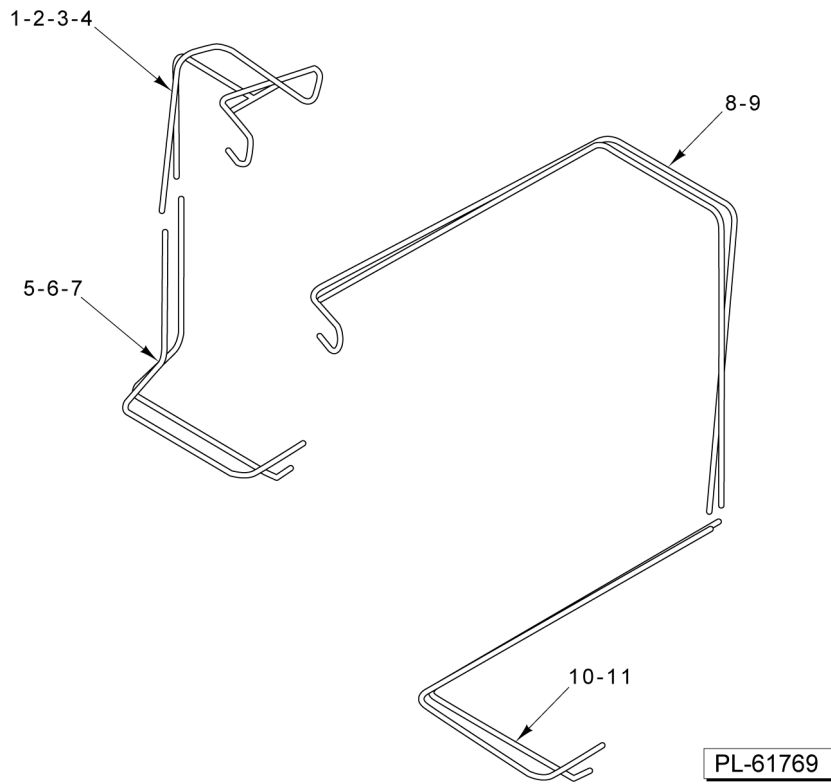

* Must also order part number 00-922448 insert core

OVEN

OVEN

ILLUS.	PART NO.	NAME OF PART	AMT.
PL-65030			
1	00-961330	Thermostat - SABAF.....	1
2	00-922425	Support - Oven Rack.....	2
3	00-922424	Rack - Oven.....	1
4	00-922424-00024	Rack - Oven (SX24).....	1
5	00-922429	Tray - Porcelian Oven.....	1
6	00-922429-00024	Tray - Porcelian Oven (SX24).....	1
7	00-962617-00001	V Baffle (SX24).....	1
8	00-962617-00002	V Baffle.....	1
9	00-961332	Burner - Oven.....	1
10	00-412788-00060	Thermocouple.....	1
11	00-412787-00001	Pilot - Oven (NAT) (#18) (Before May 2021).....	1
12	00-412787-00003	Pilot - Oven (NAT) (#16) (From May 2021 to November 2021).....	1
13	00-922452-00003	Pilot - Oven (NAT) (#16) (6 mm) (Starting November 2021).....	1
14	00-412787-00002	Pilot - Oven (LP) (Before November 2021).....	1
15	00-922452-00002	Pilot - Oven (LP) (6 mm) (Starting November 2021).....	1

8 00-922491 Tubing - Pilot
PART NOT ILLUSTRATED

SX60F

SX60

SX36

SX24

PL-65031

PIPING

PIPING

ILLUS.	PART NO.	NAME OF PART	AMT.
PL-65031			
1	00-928014-0000A	Open Top Burner.....	AR
2	00-961329	Valve - Gas.....	AR
3	00-922422	Valve - Open Top Pilot.....	AR
4	00-922426	Manifold (SX60F).....	1
5	00-922428	Manifold - Gas (SX60).....	1
6	00-922427	Manifold - Gas (SX36).....	1
7		Manifold - Gas (SX24).....	1
8	00-922491	Tubing - Pilot.....	AR