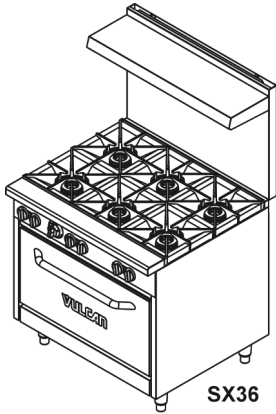

CATALOG OF REPLACEMENT PARTS

Vulcan SX24/SX36/SX60/SX60F Range

Table of Contents

5	DOOR
7	COVERS (SX24)
9	COVERS (SX36)
11	COVERS (SX60 / SX60F)
13	OVEN
15	PIPING
17	TUBING
19	GRIDDLE

PL-65027

DOOR

DOOR

ILLUS.	PART NO.	NAME OF PART	AMT.
PL-65027			
1	00-922490-0036A	Door Assy. (SX36A).....	1
2	00-961331-00003	Stop - Door Hinge.....	2
3	00-922447-00036	Liner - Door (SX36).....	1
4	00-961331-00002	Hinge - LH Door.....	1
5	00-961331-00001	Hinge - RH Door.....	1
6	00-922441-00036	Panel - Door Outside (SX36).....	1
7	00-922423	Handle - Door.....	1
8	00-922490-0060A	Door Assy. (SX60).....	1
9	00-922447-00060	Liner - Door (SX60).....	1
10	00-922441-00060	Panel - Door Outside (SX60).....	1
11	00-922441-00024	Panel - Door Outside (SX24).....	1
12	00-922447-0024A	Liner - Door (SX24).....	1
13	00-922490-0024A	Door Assy. (SX24).....	1

PL-61602

COVERS (SX24)

COVERS (SX24)

ILLUS.	PART NO.	NAME OF PART	AMT.
PL-61602			
1	00-922481	Riser - Back (Back Panel) (SX24).....	1
2	00-922438	Support - Back Riser.....	2
3	00-922480	Riser - Back (Front Panel) (SX24).....	1
4	00-925000	Grate - Front.....	4
5	00-922482	Cover - Shelf (SX24).....	1
6	00-922494	Panel - Side (LH) (SX24).....	1
7	00-922421	Plate - Dial.....	1
*8	00-961412	Knob - Oven.....	1
9	00-961411	Knob - Open Top Burner.....	4
10	00-922478	Panel - Front (SX24).....	1
11	00-922493	Panel - Side (RH) (SX24).....	1
12	00-922483	Panel - Kick (SX24).....	1
13	00-413112-00012	Leg - Plate Mount (6 In.).....	4
14	00-922431-00024	Crumb Tray Assy. (SX24).....	1