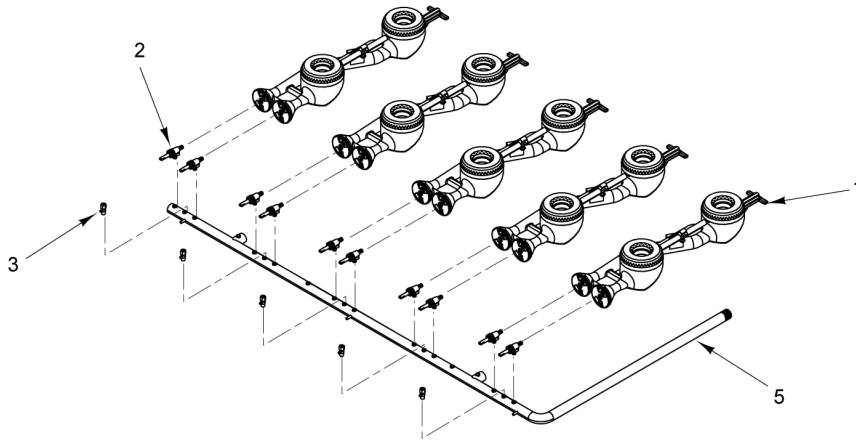

8 00-922491 Tubing - Pilot
PART NOT ILLUSTRATED

SX60F

SX60

SX36

SX24

PL-65031

PIPING