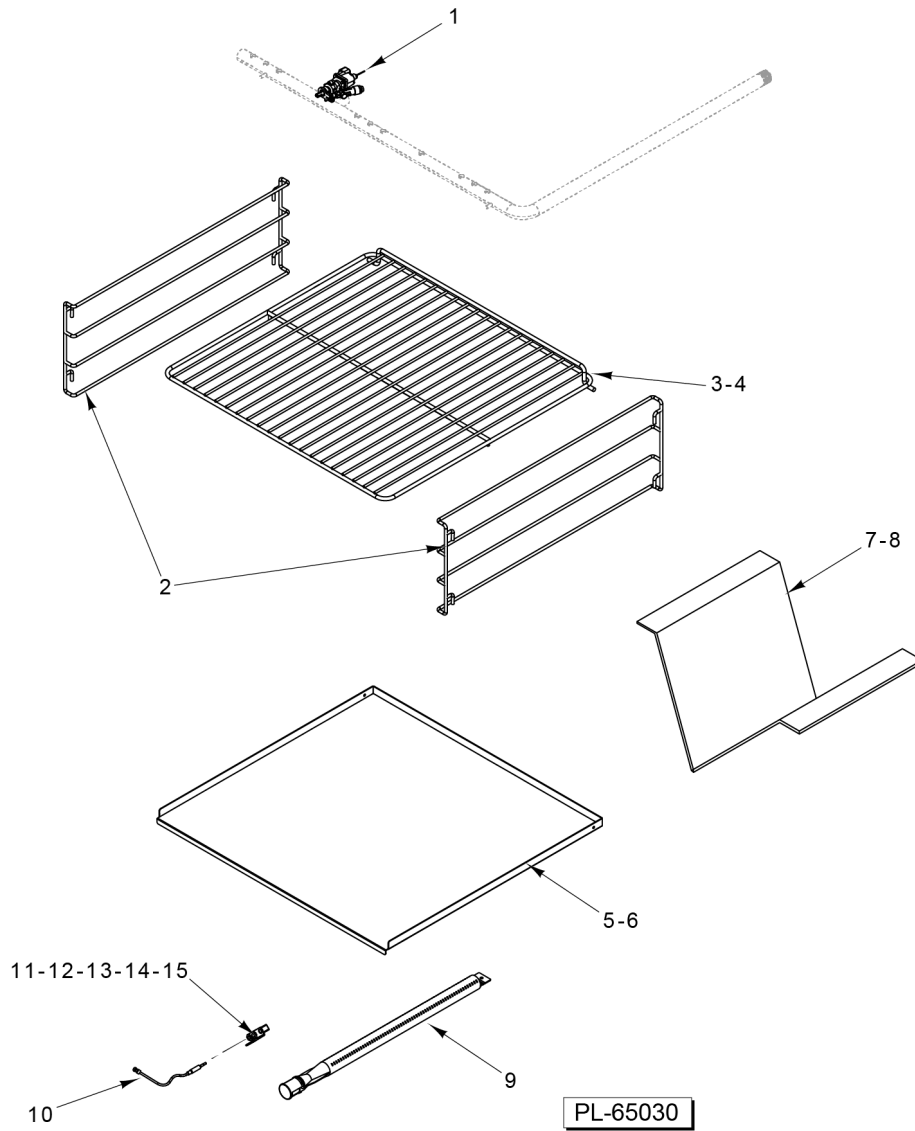

OVEN

OVEN

ILLUS.	PART NO.	NAME OF PART	AMT.
PL-65030			
1	00-961330	Thermostat - SABAF.....	1
2	00-922425	Support - Oven Rack.....	2
3	00-922424	Rack - Oven.....	1
4	00-922424-00024	Rack - Oven (SX24).....	1
5	00-922429	Tray - Porcelian Oven.....	1
6	00-922429-00024	Tray - Porcelian Oven (SX24).....	1
7	00-962617-00001	V Baffle (SX24).....	1
8	00-962617-00002	V Baffle.....	1
9	00-961332	Burner - Oven.....	1
10	00-412788-00060	Thermocouple.....	1
11	00-412787-00001	Pilot - Oven (NAT) (#18) (Before May 2021).....	1
12	00-412787-00003	Pilot - Oven (NAT) (#16) (From May 2021 to November 2021).....	1
13	00-922452-00003	Pilot - Oven (NAT) (#16) (6 mm) (Starting November 2021).....	1
14	00-412787-00002	Pilot - Oven (LP) (Before November 2021).....	1
15	00-922452-00002	Pilot - Oven (LP) (6 mm) (Starting November 2021).....	1