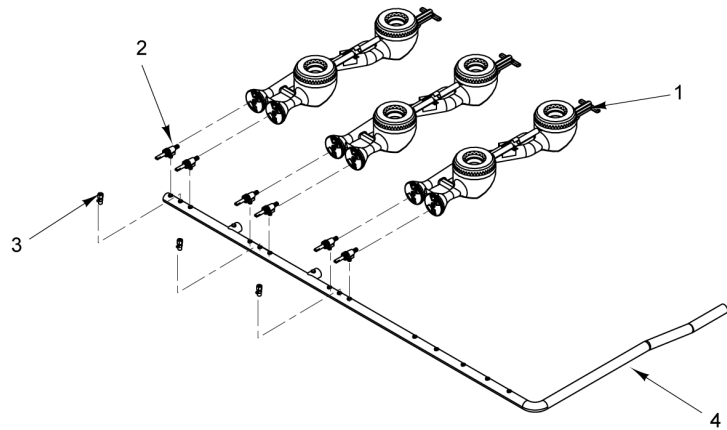

8 00-922491 Tubing - Pilot
PART NOT ILLUSTRATED

SX60F

SX60